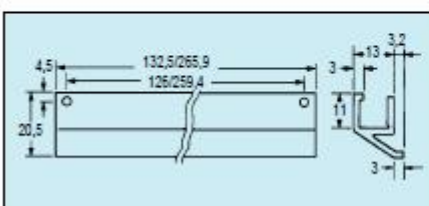

Datasheet

Front trim for diplomat framecase,3U

RS Stock number 179-235

DIPLOMAT CASEFRAMES ACCESSORIES

VERTICAL HIGHLIGHT TRIMS

In order to maintain a clean and attractive appearance on the front of the DIPLOMAT caseframes highlighted bezel trims can be easily fixed to the unit. These are available in highlighted pantone green and plain versions. Rear fixing provides security and front fixing ease of access.

TRIMS

| Ordering information | |
|-------------------------------|-------------|
| Description | Order code |
| 3U front fixing - highlighted | 717-238518H |
| 6U front fixing - highlighted | 717-238519F |
| 3U rear fixing - plain | 717-238644C |
| 6U rear fixing - plain | 717-238645A |

* Two versions are available, front fixing trims with fixing screws showing and rear fixing trim with concealed fixing screws. Both can be used at the front or the rear of the unit.