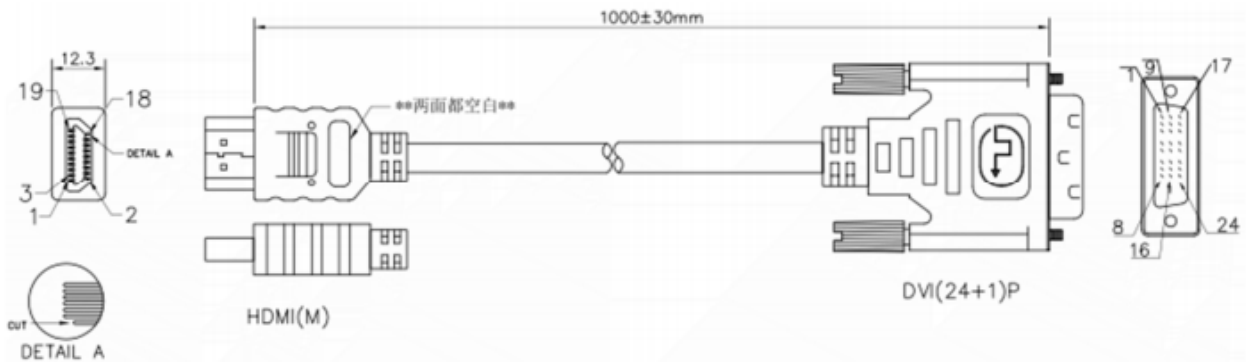

HDMI(M)	1	3	2	4	6	5	7	9	8	10	12	11	17	18	15	16	19	64
DVI(24+1)P	2	1	3	10	9	11	18	17	19	23	24	22	15	14	6	7	16	64
	对绞		地	对绞		地	对绞		地	对绞		地	30AWG		30AWG		64	SHELL

1. CABLE: 28AWG,UL20276,AL+B-FOIL,[(#28*1P+D+FAM)*4PCS+#28*1P+#28*3C]+AM+B, BLACK COLOR,OD=7.3±0.2mm,PVC JACKET.(double shielded)
2. LENGTH
3. CONNECTORS: HDMI(M)*1PCS(BLACK INSULATOR),DVI(24+1)P*1PCS(BLACK INSULATOR)(全为镀金壳)
4. MOLD: MOLDING TYPE.
5. SCREW: #4*40 INCH SCREW*2PCS.(镀金螺丝)
6. CONTACTS