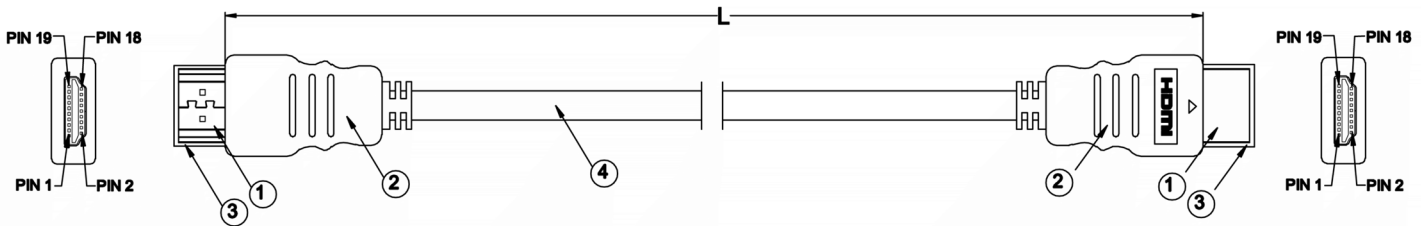

Datasheet

RS PRO 7 mtr HDMI M-M High Speed with Ethernet Cable Black

Stock number: 186-3008

EN

The RSPRO 7 metre male to male HDMI HS+E cable has a black PVC jack and an outer diameter of 6mm. The connectors have a gold flash covering to prevent corrosion and come with dust caps to protect the connectors while not in use. The connector hoods are also made of black PVC with a small foot print of 19.44mm wide and 11mm high.

4	CABLE SPEC:(0.254mmCCS*1Pair+0.254mmCCS D.W.+AL+MY)*5+0.254mmCCS*4C+0.254mmCCS D.W.+AL+16*6*0.12mmAL-Mg Braiding)*1C O.D:6.0mm BLACK PVC JACKET
3	Plastic Cap
2	PVC - BLACK
1	HDMI Plug - Gold Plated

RoHS / REACH / CE