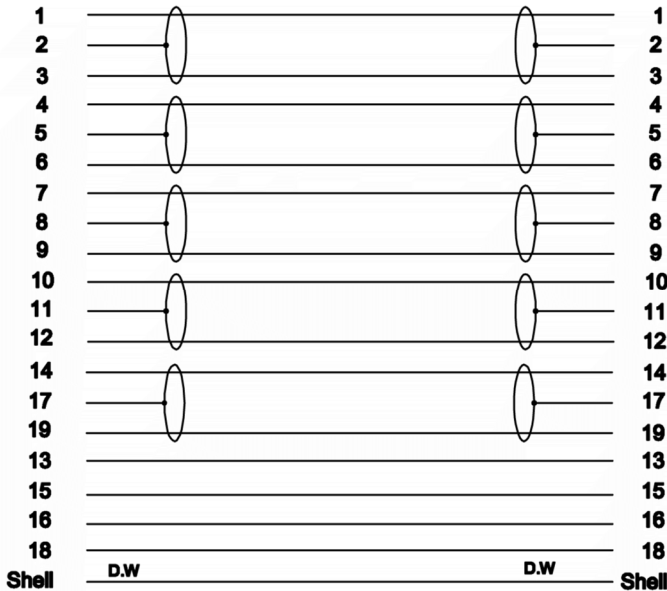

Datasheet

RS PRO 7 mtr HDMI M-M High Speed with Ethernet Cable Black

Stock number: 186-3008

EN

The RSPRO 7 metre male to male HDMI HS+E cable has a black PVC jack and an outer diameter of 6mm. The connectors have a gold flash covering to prevent corrosion and come with dust caps to protect the connectors while not in use. The connector hoods are also made of black PVC with a small foot print of 19.44mm wide and 11mm high.

4	CABLE SPEC:(0.254mmCCS*1Pair+0.254mmCCS D.W.+AL+MY)*5+0.254mmCCS*4C+0.254mmCCS D.W.+AL+16*6*0.12mmAL-Mg Braiding)*1C O.D:6.0mm BLACK PVC JACKET
3	Plastic Cap
2	PVC - BLACK
1	HDMI Plug - Gold Plated

RoHS / REACH / CE