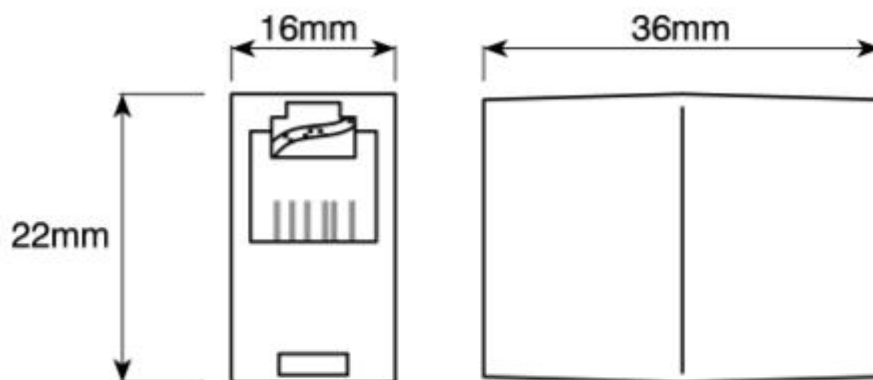

Product Description

From RS Pro, this RJ45 adapter allows the in-line coupling of two ethernet cable assemblies. The RJ45 inline connector allows you to combine patch cords to extend the distance between RJ45 devices and ethernet sockets. The adapter is made from durable ABS resin, and features gold over nickel plated contacts for assured connectivity.

General Specifications

Type	Coupler
Interface Type	RJ45
LAN Category	Cat3
Shield Type	UTP
Wiring Configuration	Straight Through
Colour	Cream
Contact plating	Gold Over Nickel
Housing Material	ABS UL 94 V-0
Contact Material	Phosphor Bronze
Application	Commercial and home office, Tills and public information points, Cash machines

Mechanical Specifications

Length	22.02mm
Width	16mm
Depth	37.3mm

Approvals

Compliance/Certifications	UL 94V-0/2011/65/EU and 2015/863
----------------------------------	----------------------------------