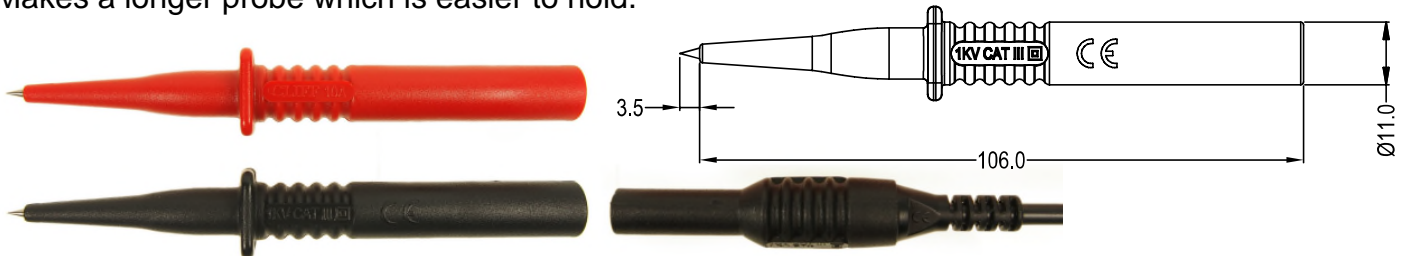

TEST PROBES

RS19505RB

Short test probe rated 1KV CAT III for connection to standard shrouded 4mm plugs.

RS19506RB

Test probe rated 1KV CAT III for connection to standard unshrouded 4mm plugs.

RS19507RB

Extended test probe rated 1KV CAT III test probe for connection to standard shrouded 4mm plugs. Makes a longer probe which is easier to hold.

RS19509RB

Extended spike test probe rated 1K CAT III test probe for connection to standard shrouded 4mm plugs.