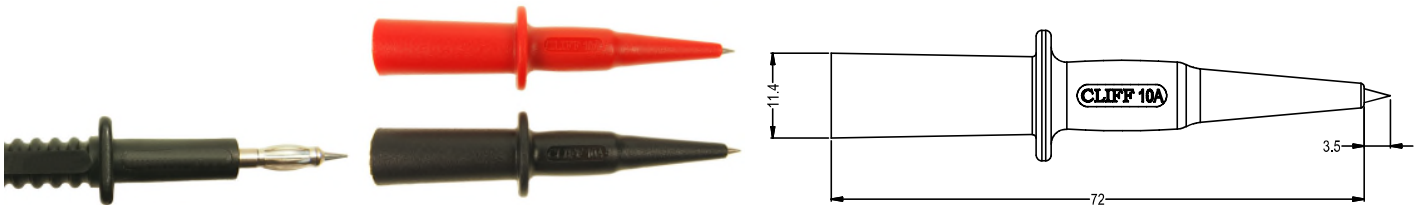

TEST PROBES

RS19505RB

Short test probe rated 1KV CAT III for connection to standard shrouded 4mm plugs.

RS19506RB

Test probe rated 1KV CAT III for connection to standard unshrouded 4mm plugs.

RS19507RB

Extended test probe rated 1KV CAT III test probe for connection to standard shrouded 4mm plugs. Makes a longer probe which is easier to hold.

RS19509RB

Extended spike test probe rated 1K CAT III test probe for connection to standard shrouded 4mm plugs.