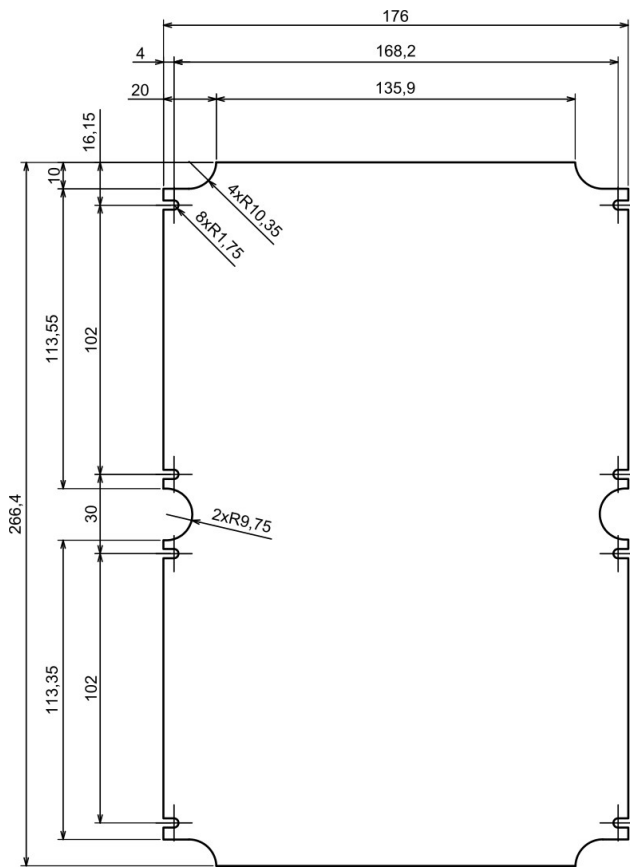

Datasheet

RS PRO Mounting Board

Stock number: 1920738

EN

Product Details

Mounting board for RS PRO 1862265 and RS PRO 1862266 hermetic enclosures.

Features and Benefits

- Made of galvanized steel

rspro.com

All dimensions are given within +/-0,5mm tolerance

CE