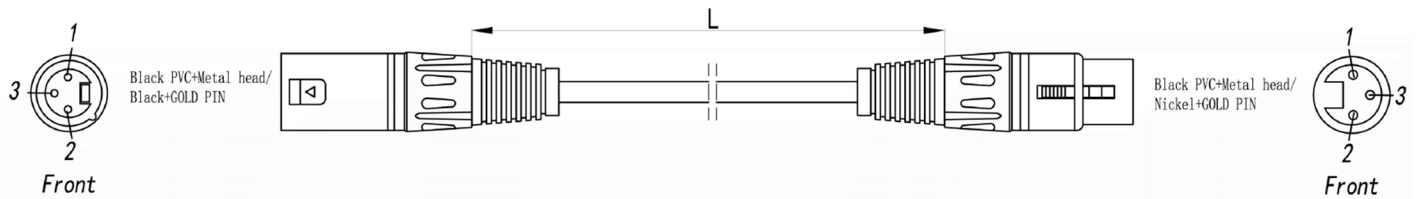

Datasheet

RS PRO 1m XLR Male to Female Cable, Black Connectors

Stock number: 192-4442

EN

The RS PRO 1 metre, XLR extension cable has a jack plug to a socket both with metal boots.

The connectors are nickel and have a strain relief to help avoid the cable splitting around the edge of the boot. The cable flex is made of 18 AWG copper wire and has a copper braid for extra shielding. The cable flex has a black PVC jacket and an outer diameter of 6mm.

XLR cables are generally use for sound, video and lighting equipment.