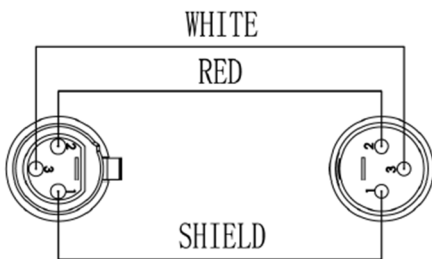

Datasheet

RS PRO 1m XLR Male to Female Cable, Black Connectors

Stock number: 192-4442

EN

The RS PRO 1 metre, XLR extension cable has a jack plug to a socket both with metal boots.

The connectors are nickel and have a strain relief to help avoid the cable splitting around the edge of the boot. The cable flex is made of 18 AWG copper wire and has a copper braid for extra shielding. The cable flex has a black PVC jacket and an outer diameter of 6mm.

XLR cables are generally use for sound, video and lighting equipment.