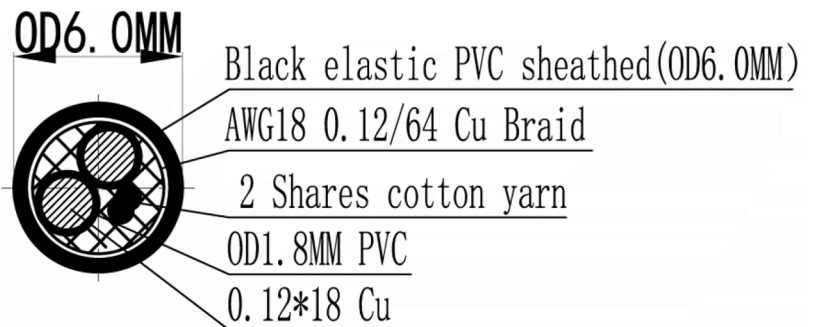

Datasheet

RS PRO 1m XLR Male to Female Cable, Black Connectors

Stock number: 192-4442

EN

The RS PRO 1 metre, XLR extension cable has a jack plug to a socket both with metal boots.

The connectors are nickel and have a strain relief to help avoid the cable splitting around the edge of the boot. The cable flex is made of 18 AWG copper wire and has a copper braid for extra shielding. The cable flex has a black PVC jacket and an outer diameter of 6mm.

XLR cables are generally use for sound, video and lighting equipment.

RoHS / REACH / CE