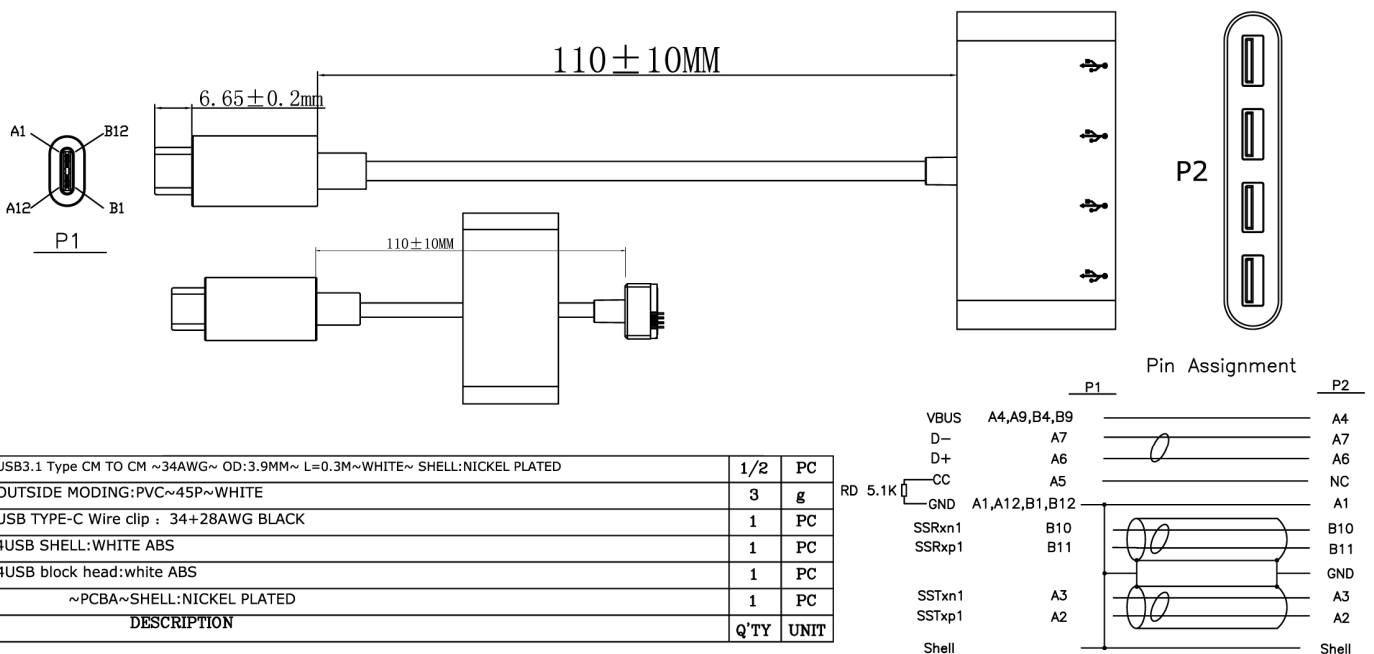

Datasheet

RS PRO USB Type C to 4 Port USB Hub

Stock number: 192-4707

EN

The RS-PRO USB type C (male) to 4x USB type A (female) adapter allows you to connect four USB devices, such as keyboards, mice or printers to your computer. The type A ports support USB 3.0 Super Speed (5Gbps) transmission and are backwards compatible with USB2.0.

6	USB3.1 Type CM TO CM ~34AWG~ OD:3.9MM~ L=0.3M~WHITE~ SHELL:NICKEL PLATED	1/2	PC
5	OUTSIDE MODING:PVC~45P~WHITE	3	g
4	USB TYPE-C Wire clip : 34+28AWG BLACK	1	PC
3	4USB SHELL:WHITE ABS	1	PC
2	4USB block head:white ABS	1	PC
1	~PCBA~SHELL:NICKEL PLATED	1	PC
NO	DESCRIPTION	Q'TY	UNIT