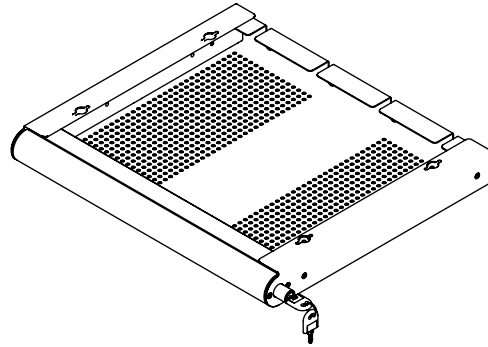

addit

Addit hardware security drawer 622

2016/01/04

20.622

530 x 450 x 75 mm

1 pcs

silver

5 kg

805410206222