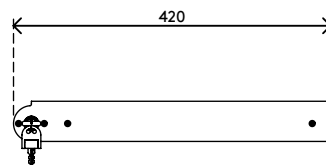

addit

Addit hardware security drawer 622

2016/01/04

20.622

530 x 450 x 75 mm

1 pcs

silver

5 kg

805410206222