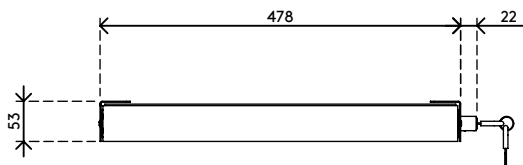

addit

Addit hardware security drawer 622

2016/01/04

20.622

530 x 450 x 75 mm

1 pcs

silver

5 kg

805410206222