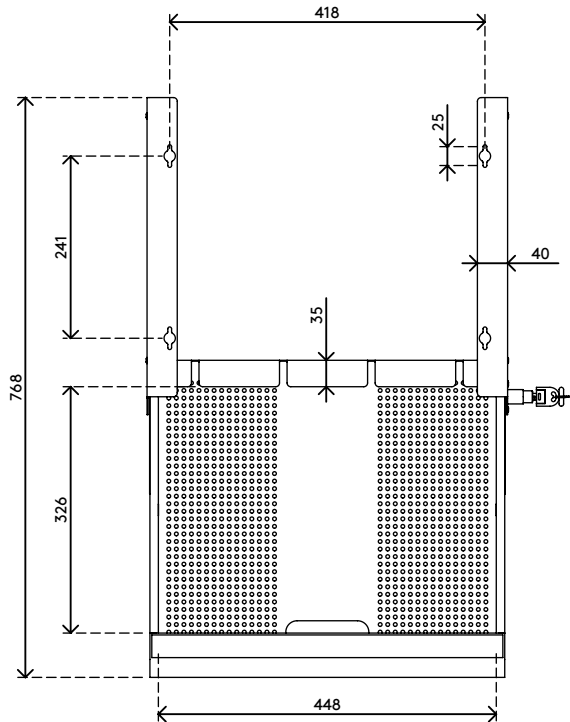

addit

Addit hardware security drawer 622

2016/01/04

20.622

530 x 450 x 75 mm

1 pcs

silver

5 kg

805410206222