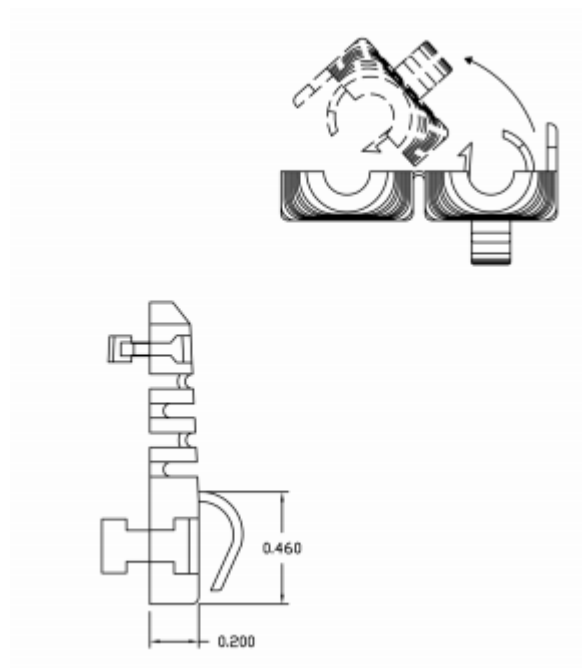

### Black RJ45 retrofit strain relief hood

RS Stock number [201-0302](#)

#### Dimensions (mm)

## Description

Retrofit style provision of strain relief / colour coding assembly cable.