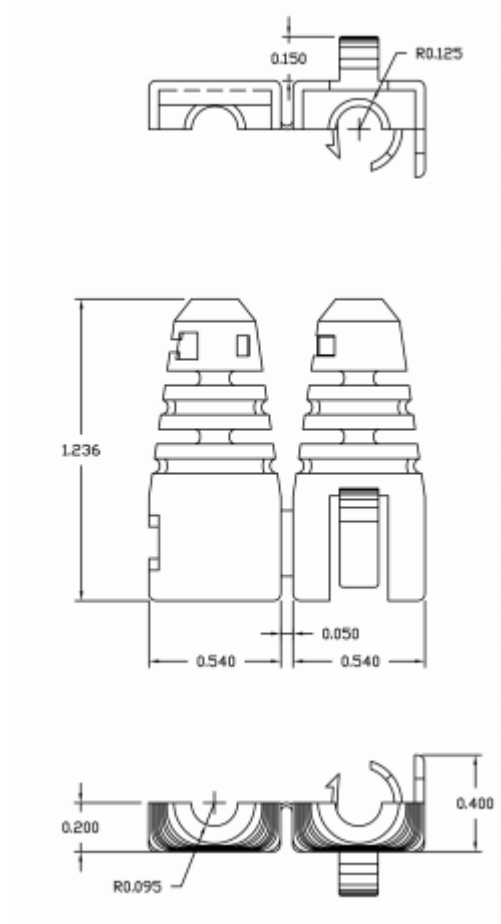

### Black RJ45 retrofit strain relief hood

RS Stock number [201-0302](#)

#### Dimensions (mm)

## Description

Retrofit style provision of strain relief / colour coding assembly cable.