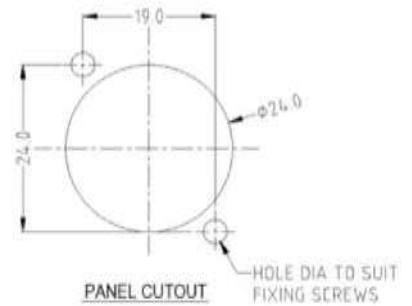

4 Pole Cable Socket with PVC
Cable Grommet. Blue nut is
standard. Dimensions: 28 x 28 x
93mm **Part No. RS1255**

Plug Specification

Maximum Current: 20A.

Withstanding Voltage: $\geq 1400V$

Insulation Resistance: $\geq 1G\Omega$

Contact Resistance: $\leq 3m\Omega$

Solderability: $\leq 3S$

Insertion Force: 10-80N Minimum

Life: ≥ 2000

rspro.com

4 Pole Chassis Socket
 Compatible with all previous 4 Pole
 Plugs Dimensions: 24 x 24 x 33mm
Part No: **RS1270** with CSK Hole
RS1270X with Plain Hole

4 Pole Chassis Socket (Large Square
 Type) Compatible with all previous 4 Pole
 Plugs Dimensions: 40 x 40 x 33mm
Part No: **RS1275**

4 Pole Chassis Socket (Round Type)
 Compatible with all previous 4 Pole
 Plugs Dimensions: 50 x 50 x 33mm
Part No: **RS1280**

8 Pole Chassis Socket (Round
 Type) Dimensions: 51 x 51 x 33mm
Part No: **RS1285**