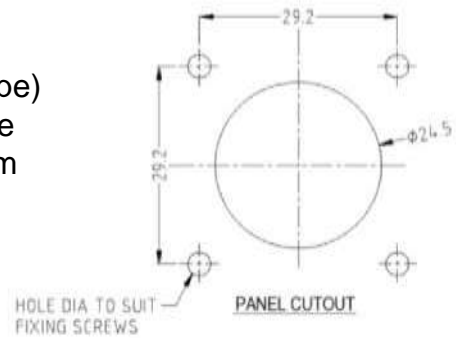

4 Pole Cable Socket with PVC
Cable Grommet. Blue nut is
standard. Dimensions: 28 x 28 x
93mm **Part No. RS1255**

Plug Specification

Maximum Current: 20A.

Withstanding Voltage: $\geq 1400V$

Insulation Resistance: $\geq 1G\Omega$

Contact Resistance: $\leq 3m\Omega$

Solderability: $\leq 3S$

Insertion Force: 10-80N Minimum

Life: ≥ 2000

rspro.com

4 Pole Chassis Socket
 Compatible with all previous 4 Pole
 Plugs Dimensions: 24 x 24 x 33mm
Part No: **RS1270** with CSK Hole
RS1270X with Plain Hole

4 Pole Chassis Socket (Large Square
 Type) Compatible with all previous 4 Pole
 Plugs Dimensions: 40 x 40 x 33mm
Part No: **RS1275**

4 Pole Chassis Socket (Round Type)
 Compatible with all previous 4 Pole
 Plugs Dimensions: 50 x 50 x 33mm
Part No: **RS1280**

8 Pole Chassis Socket (Round
 Type) Dimensions: 51 x 51 x 33mm
Part No: **RS1285**