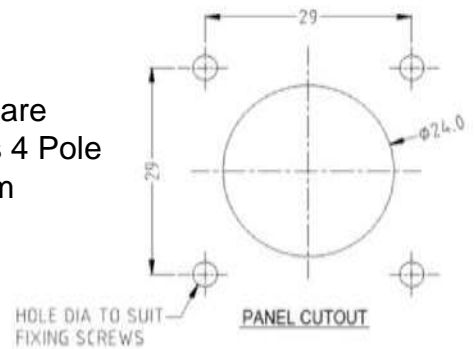

4 Pole Cable Socket with PVC
Cable Grommet. Blue nut is
standard. Dimensions: 28 x 28 x
93mm **Part No. RS1255**

Plug Specification

Maximum Current: 20A.

Withstanding Voltage: $\geq 1400V$

Insulation Resistance: $\geq 1G\Omega$

Contact Resistance: $\leq 3m\Omega$

Solderability: $\leq 3S$

Insertion Force: 10-80N Minimum

Life: ≥ 2000

rspro.com

4 Pole Chassis Socket
 Compatible with all previous 4 Pole
 Plugs Dimensions: 24 x 24 x 33mm
Part No: **RS1270** with CSK Hole
RS1270X with Plain Hole

4 Pole Chassis Socket (Large Square
 Type) Compatible with all previous 4 Pole
 Plugs Dimensions: 40 x 40 x 33mm
Part No: **RS1275**

4 Pole Chassis Socket (Round Type)
 Compatible with all previous 4 Pole
 Plugs Dimensions: 50 x 50 x 33mm
Part No: **RS1280**

8 Pole Chassis Socket (Round
 Type) Dimensions: 51 x 51 x 33mm
Part No: **RS1285**