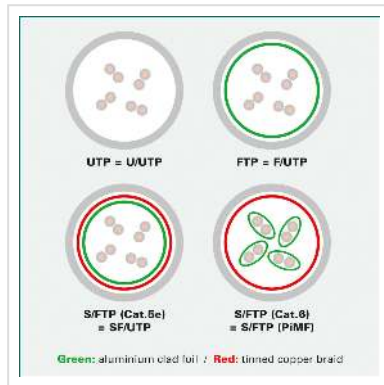

ROLINE GREEN U/FTP DataCenter Patch Cord Cat.6A (Class EA), LSOH, slim, white, 1 m

Product No. 21.44.1701
Manufacturer ROLINE GREEN
Manufacturer No. 21.44.1701
EAN (single piece) 7630049619531

Category 6a twisted-pair patch cable with shielded RJ-45 connectors on both sides. Particularly thin and flexible cable with individual pairs of wires in aluminium-laminated foil for use in confined spaces, such as in data centres.

- Durable thanks to moulded-on kink protection
- Suitable as patch cable in patch panels or as device connection cable and intended for use in the LAN
- Contact assignment: 1:1 according to EIA/TIA568, 8 cores
- Structure: 8 cores stranded wire, pairs shielded with alu-laminated foil

ROLINE GREEN products are marked only with a paper tag and build with halogen-free TPE material, without plastic bags and without plastic cable straps for use in eco-friendly environments.

Technical specifications

Manufacturer	ROLINE GREEN
Product group	Twisted Pair Cable
Product type	FTP Patch Cord
Colour	white

Length	1 m
Scope of delivery	Cable without plastic bag, only marked with a paper label
Shield type	FTP
Transfer quality	Cat6A / Class EA
Quantity of wires	8
Conductor type	Wire
Crossed	No
Slim cable	Yes
Cable LSOH	Yes
Material (external cable mantle)	LSOH-TPE
Side 1 Connector Type	RJ-45
Side 1 Connector Gender	Male
Side 2 Connector Type	RJ-45
Side 2 Connector Gender	Male
Connector Type RJ45	Standard