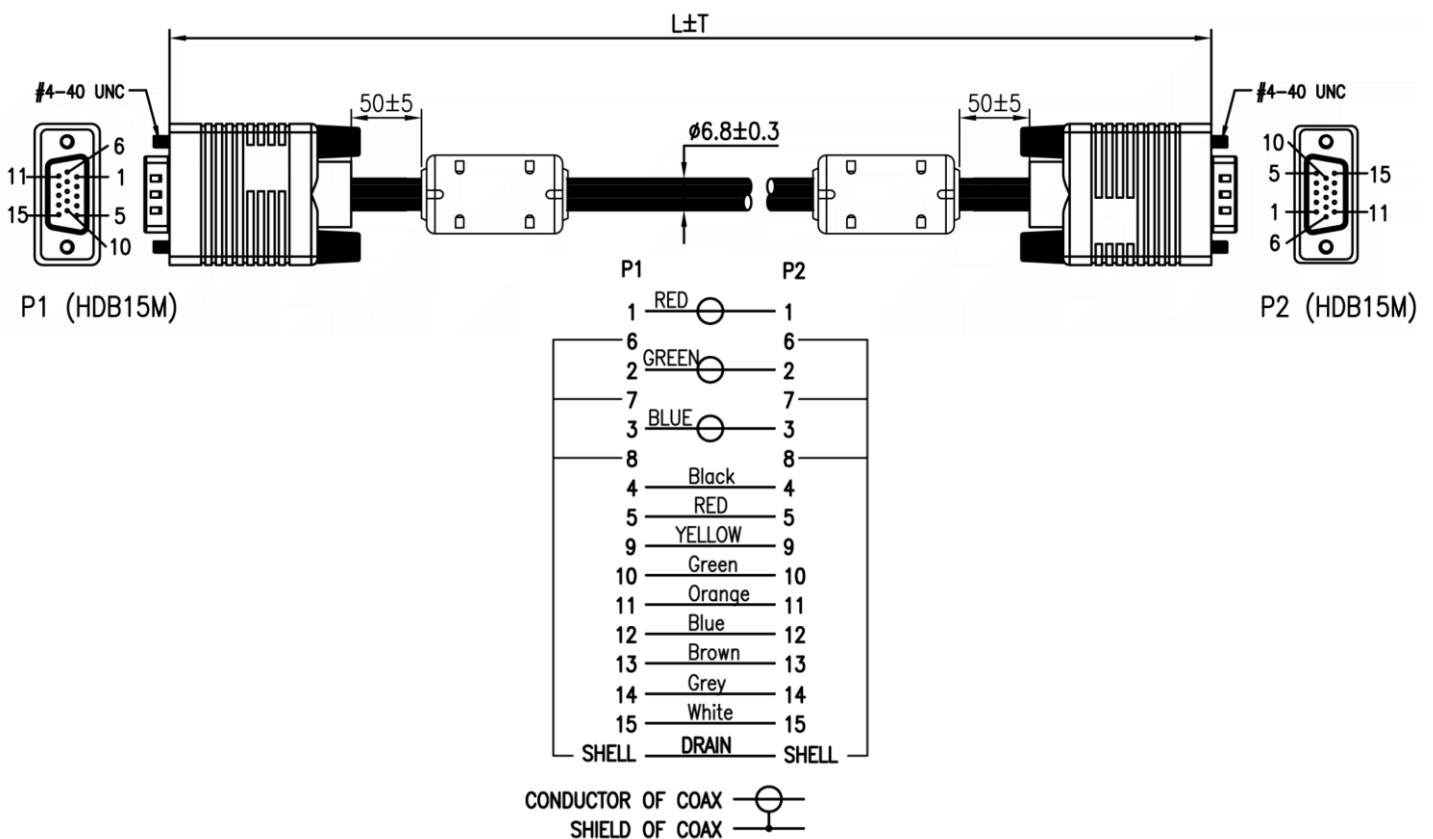

Datasheet

RS PRO 6m VGA/SVGA HD15 Male to Male Cable - Black

Stock number: 2369093

EN

Our RS PRO 6 metre monitor cable comes with two high density 15 pin male connectors which is commonly known as a VGA or SVGA connector. It has all pins connected and ferrites at each end of the cable which help to cut out interference. The jacket and the connector hoods are made of black PVC.

The SVGA connector is one of the most common video connectors found on computers. SVGA is an analogue signal which is slowly being replaced by digital cables such as HDMI and DisplayPort.

RoHS / REACH / CE