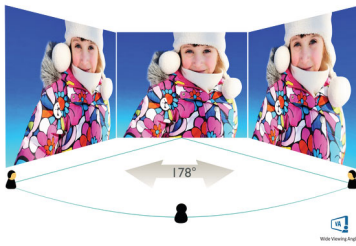

PHILIPS

Gaming monitor
E Line 24 (23.8"/60.5 cm diag.), 1920 x 1080 (Full HD)

242E1GAEZ/00

Highlights

VA display

The Philips VA LED display uses an advanced multi-domain vertical alignment technology that gives you super-high static contrast ratios for extra-vivid and bright images. While standard office applications are handled with ease, it is especially suitable for photos, web browsing, films, gaming and demanding graphical applications. Its optimised pixel management technology gives you a 178/178 degree extra-wide viewing angle, resulting in crisp images.