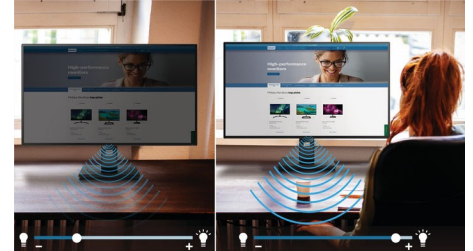

PowerSensor

PowerSensor is a built-in 'people sensor' that transmits and receives harmless infrared signals to determine if user is present and automatically reduces monitor brightness when user steps away from the desk, cutting energy costs by up to 70 percent and prolonging monitor life.