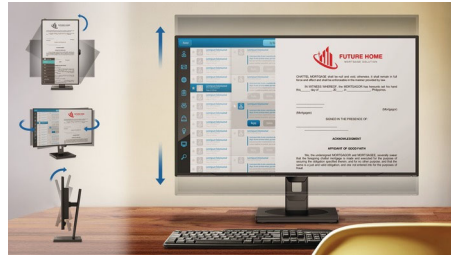

## Power & re-charge notebook

This monitor features a built in USB-C connector which meets USB Power Delivery standard. With intelligent and flexible power management, you can now power up and or re-charge your compatible\* Notebook directly from the Monitor using a single USB-C cable.

## IPS technology

IPS displays use an advanced technology which gives you extra wide viewing angles of 178/178 degree, making it possible to view the display from almost any angle - even in 90 degree Pivot mode! Unlike standard TN panels, IPS displays gives you remarkably crisp images with vivid colors, making it ideal not only for Photos, movies and web browsing, but also for professional applications which demand color accuracy and consistent brightness at all times.

## SmartErgoBase

The SmartErgoBase is a monitor base that delivers ergonomic display comfort and provides cable management. The base's people-friendly height, swivel, tilt and rotation angle adjustments position the monitor for maximum comfort that can ease the physical strains of a long workday; cable management reduces cable clutter and keeps the workspace neat and professional.