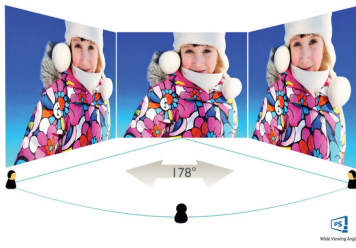

Full HD LCD monitor
V Line 24 (23.8" / 60.5 cm diag.), 1920 x 1080 (Full HD)

243V7QDSB/00

Highlights

IPS technology

IPS displays use an advanced technology which gives you extra wide viewing angles of 178/178 degree, making it possible to view the display from almost any angle. Unlike standard TN panels, IPS displays gives you remarkably crisp images with vivid colors, making it ideal not only for Photos, movies and web browsing, but also for professional applications which demand color accuracy and consistent brightness at all times.