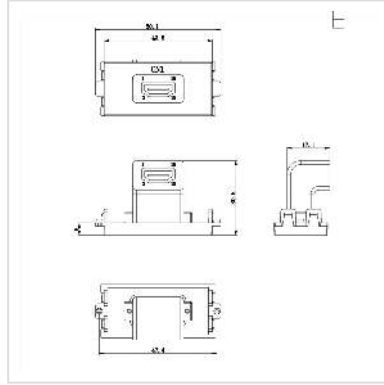

# VALUE A/V Module (HDMI F adapter, angled)

<b>Product No.</b>	25.99.8203
<b>Manufacturer</b>	VALUE
<b>Manufacturer No.</b>	25.99.8203
<b>EAN (single piece)</b>	7611990118564

Multimedia connection system: computer, video, audio, control or network connections can be easily integrated with the modular multimedia connection system in switch programs. With the unsightly, lying around or hanging cables is now finally concluded. The system is cost-effective and future-proof as it can be expanded at any time to new interfaces.

- Ideal for home offices, conference rooms, classrooms, board rooms
- Wall plate HDMI socket
- For use with HDMI cables
- This convenient wall plate has a female connector on the front and in back for easy installation
- The rear socket is aligned such that a side entry HDMI cable should pass through one of the side knock-outs in a wall cup (25.99.8201)

REMARK: Depending on the used plug size some modification may be necessary, no additional possibility for using another A/V module type in the same wall cup

## Technical specifications

Manufacturer	VALUE
Product group	Adapters, Terminators, Converters
Product type	MultiMedia Connection-System
Colour	grey
Height	44 mm

Width	22 mm
Weight	15 g
Height of packaging (single piece)	30 mm
Width of packaging (single piece)	30 mm
Depth of packaging (single piece)	50 mm
Package weight (single piece)	0.02 kg