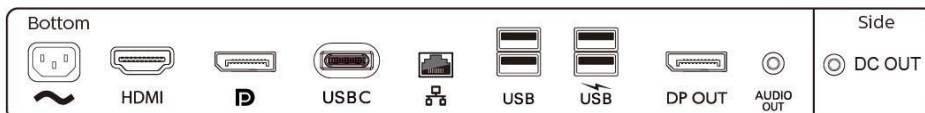

Dimensions

- Product with stand (max height): 614 x 548 x 257 mm
- Product without stand (mm): 614 x 372 x 56 mm
- Packaging in mm (W x H x D): 690 x 458 x 252 mm

Weight

- Product with stand (kg): 7.52 kg
- Product without stand (kg): 5.10 kg
- Product with packaging (kg): 10.27 kg

Operating conditions

- Temperature range (operation): 0°C to 40°C °C
- Temperature range (storage): -20°C to 60°C °C
- Relative humidity: 20%-80 %
- Altitude: Operation: +12,000 ft (3658 m), Non-operation: +40,000 ft (12,192 m)
- MTBF (demonstrated): 70,000 hrs (excluded backlight)

Sustainability

- Environmental and energy: PowerSensor, EnergyStar 8.0, EPEAT*, TCO Certified Edge, RoHS, WEEE
- Recyclable packaging material: 100 %
- Post-consumer recycled plastic: 85%
- Specific Substances: PVC/BFR free housing, Mercury free

Compliance and standards

- Regulatory Approvals: CE Mark, FCC Class B, SEMKO, cETLus, CU-EAC, TUV Ergo, TUV/GS, EPA, UKRAINIAN, ICES-003, CB

Cabinet

- Front bezel: Black

- Rear cover: Black
- Foot: Black
- Finish: Texture

What's in the box?

- Monitor with stand
- Cables: HDMI cable, DP cable, USB-C to C/A cable, DC out cable, Power cable
- User Documentation

Issue date 2021-03-14

Version: 7.0.1

12 NC: 8670 001 57927
EAN: 87 12581 75674 1

© 2021 Koninklijke Philips N.V.
All Rights reserved.

Specifications are subject to change without notice.
Trademarks are the property of Koninklijke Philips N.V.
or their respective owners.

www.philips.com

* "IPS" word mark / trademark and related patents on technologies belong to their respective owners.
* The maximum resolution works for either HDMI, DP or USB-C input.
* Response time value equal to SmartResponse
* NTSC Area based on CIE 1976
* sRGB Area based on CIE1931
* For Video transmission via USB-C, your Notebook/device must support USB-C DP Alt mode
* For USB-C power and charging function, your Notebook/device must support USB-C standard Power Delivery specifications. Please check with your Notebook user manual or manufacturer for more details.
* Activities such as screen sharing and online streaming over the Internet can impact your network performance. Your hardware and network bandwidth will determine the overall audio and video quality.
* DisplayPort out works only under either DP in or USB-C in.
* DC power out function only supports Intel NUC with 19 V, max 65 W. Only one PC or notebook should be connected to either USB-C or DC out port for power passthrough function.
* If your Ethernet connection seems slow, please enter the OSD menu and select USB 3.0 or a higher version that can support the LAN speed up to 1G.
* EPEAT rating is valid only where Philips registers the product. Please visit <https://www.epeat.net/> for registration status in your country.
* The monitor may look different from feature images.