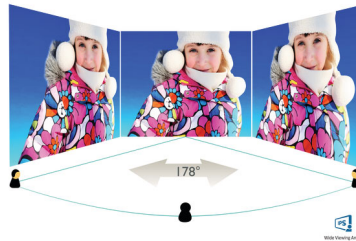

IPS technology

IPS displays use advanced technology that gives you extra-wide viewing angles of 178/178 degrees, making it possible to view the display from almost any angle — even in 90-degree Pivot mode! Unlike standard TN panels, IPS displays gives you remarkably crisp images with vivid colours, making it ideal not only for Photos, films and web browsing, but also for professional applications that demand colour accuracy and consistent brightness at all times.