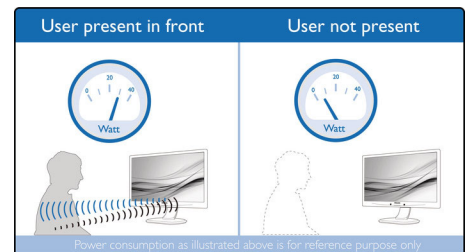

PowerSensor

PowerSensor is a built-in 'people sensor' that transmits and receives harmless infrared signals to determine if the user is present and automatically reduces monitor brightness when the user steps away from the desk, cutting energy costs by up to 70 percent and prolonging monitor life.