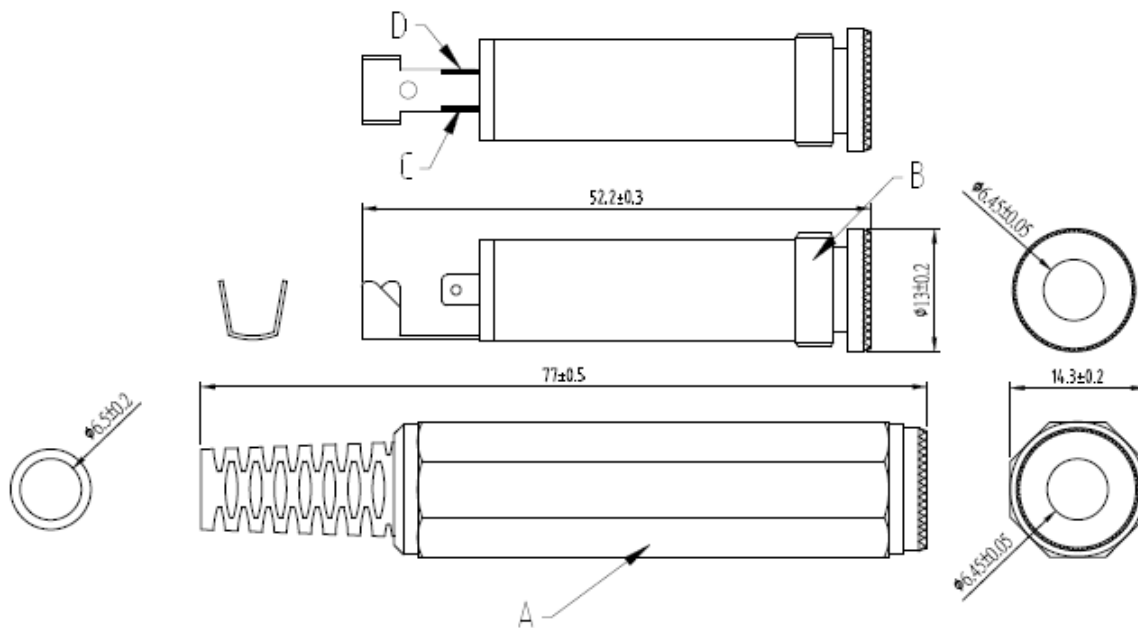

Datasheet

RS PRO 3way Commercial Insulated Jack Skt 1/4"

Stock number: 392-598

EN

NO	Description	Unit	Materials	Finish/Color
D	Contact	1	Brass	Nickel
C	Contact	1	Brass	Raw
B	Body	1	Brass	Nickel
A	Shell	1	Plastic	Black