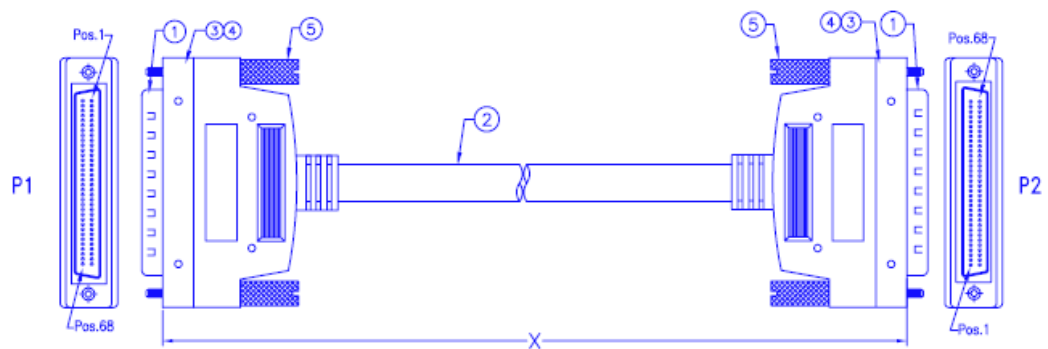

Datasheet

3m Male SCSI III to Male SCSI III SCSI Cable Assembly, Thumbscrew

Stock Number: 436-5187

Connector A	Male SCSI III
Connector B	Male SCSI III
Fastener Type	Thumbscrew
Length	3m
Sheath Colour	Beige

PIN ASSIGNMENT: