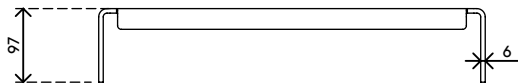

## Addit monitor riser 900

This multi-use monitor riser also has space for a phone or a set of desktop speakers. It has enough space underneath to store a keyboard and has a maximum weight capacity of 30 kg (66,1 lb).

- Suitable for monitors up to 30 kg (66,1 lb)
- Space-saving keyboard storage underneath the stand
- 6 mm (0,2") thick clear acrylic
- Saves desk space
- Fixed height
- Dimensions (w x d x h): 512 x 310 x 97 mm (20,1 x 12,2 x 3,8")
- Space for monitor and phone or speakers