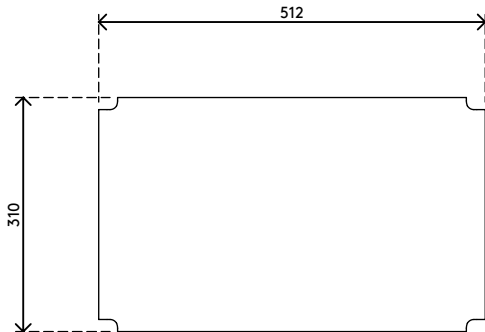

## Addit monitor riser 900

This multi-use monitor riser also has space for a phone or a set of desktop speakers. It has enough space underneath to store a keyboard and has a maximum weight capacity of 30 kg (66,1 lb).

- Suitable for monitors up to 30 kg (66,1 lb)
- Space-saving keyboard storage underneath the stand
- 6 mm (0,2") thick clear acrylic
- Saves desk space
- Fixed height
- Dimensions (w x d x h): 512 x 310 x 97 mm (20,1 x 12,2 x 3,8")
- Space for monitor and phone or speakers

30 kg

# 44.900

 550 x 315 x 110 mm

 1 pcs

 clear acrylic

 2,01 kg

 805410449001