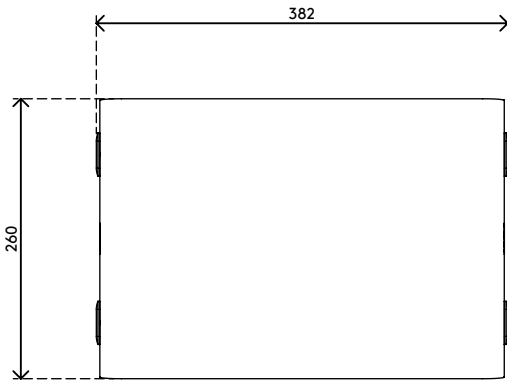

45.113

Addit Bento® monitor riser 113

The beauty of a design that is simple yet effective: this Addit Bento® monitor riser helps to improve your body posture by raising your monitor to eye-level. Its rubber feet ensure your monitor is perfectly stable and your desk remains scratch-free. Designed by Robert Bronwasser.

- Suitable for monitors up to 20 kg (44,1 lb)
- Made of sturdy steel with a durable matt powder coating
- Works great with the Addit Bento® ergonomic toolbox
- Fixed height
- Dimensions (w x d x h): 382 x 260 x 110 mm (15,0 x 10,2 x 4,3")

addit

20 kg

Addit Bento® monitor riser 113

2019/06/20

45.113

 404 x 284 x 112 mm

 1 pcs

 black