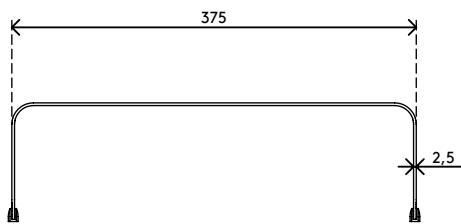

45.113

Addit Bento® monitor riser 113

The beauty of a design that is simple yet effective: this Addit Bento® monitor riser helps to improve your body posture by raising your monitor to eye-level. Its rubber feet ensure your monitor is perfectly stable and your desk remains scratch-free. Designed by Robert Bronwasser.

- Suitable for monitors up to 20 kg (44,1 lb)
- Made of sturdy steel with a durable matt powder coating
- Works great with the Addit Bento® ergonomic toolbox
- Fixed height
- Dimensions (w x d x h): 382 x 260 x 110 mm (15,0 x 10,2 x 4,3")

addit

20 kg

Addit Bento® monitor riser 113

2019/06/20

45.113

 404 x 284 x 112 mm

 1 pcs

 black