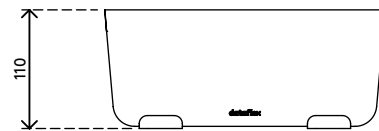

addit

20 kg

Addit Bento® monitor riser 113

2019/06/20

45.113

404 x 284 x 112 mm

1 pcs

black

3,3 kg

805410451134