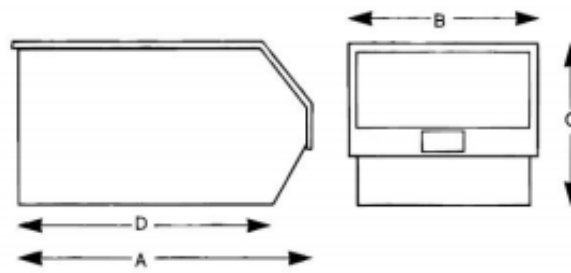

External dimensions		
Dimension	90mm x 100mm x 50mm	
Depth	90mm	(Overall)
Width	100mm	(Overall)
Height	50mm	(Overall)
Base Length	64mm	(Overall)

Internal dimensions	
Dimension	80mm x 88mm x 42mm
Depth	80mm
Width	88mm
Height	42mm
Base Length	65mm

All Dimensions in mm	SIZE 1	SIZE 2	SIZE 3	SIZE 4	SIZE 5	SIZE 6	SIZE 7
(A) Overall Length	90	167	240	350	350	376	510
(B) Overall Width	100	101	150	205	205	419	315
(C) Overall Height	50	76	130	130	181	180	200
(D) Overall Base Length	64	143	200	300	300	310	450
(A) Internal Length	80	154	223	330	330	350	470
(B) Internal Width	88	88	128	179	177	378	270
(C) Internal Height	42	63	120	117	167	164	188
(D) Internal Base Length	65	131	188	287	287	295	435
Volumes (Litres)	0.46	1.27	4.6	9.1	12.8	28.3	31.4
Maximum Container Stack Height – (See Details Opposite)	7	5	4	6	4	8	6
Maximum Stack Load Capacity (kg)	12	12	30	36	45	60	42