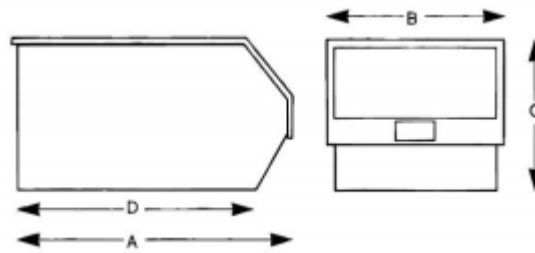

External dimensions

Dimension	167mm x 101mm x 76mm	
Depth	99mm	(Overall)
Width	41mm	(Overall)
Height	35mm	(Overall)
Base Length	143mm	(Overall)

Internal dimensions

Dimension	154mm x 88mm x 63mm	
Depth	154mm	
Width	88mm	
Height	63mm	
Base Length	131mm	

All Dimensions in mm	SIZE 1	SIZE 2	SIZE 3	SIZE 4	SIZE 5	SIZE 6	SIZE 7
(A) Overall Length	90	167	240	350	350	376	510
(B) Overall Width	100	101	150	205	205	419	315
(C) Overall Height	50	76	130	130	181	180	200
(D) Overall Base Length	64	143	200	300	300	310	450
(A) Internal Length	80	154	223	330	330	350	470
(B) Internal Width	88	88	128	179	177	378	270
(C) Internal Height	42	63	120	117	167	164	188
(D) Internal Base Length	65	131	188	287	287	295	435
Volumes (Litres)	0.46	1.27	4.6	9.1	12.8	28.3	31.4
Maximum Container Stack Height – (See Details Opposite)	7	5	4	6	4	8	6
Maximum Stack Load Capacity (kg)	12	12	30	36	45	60	42