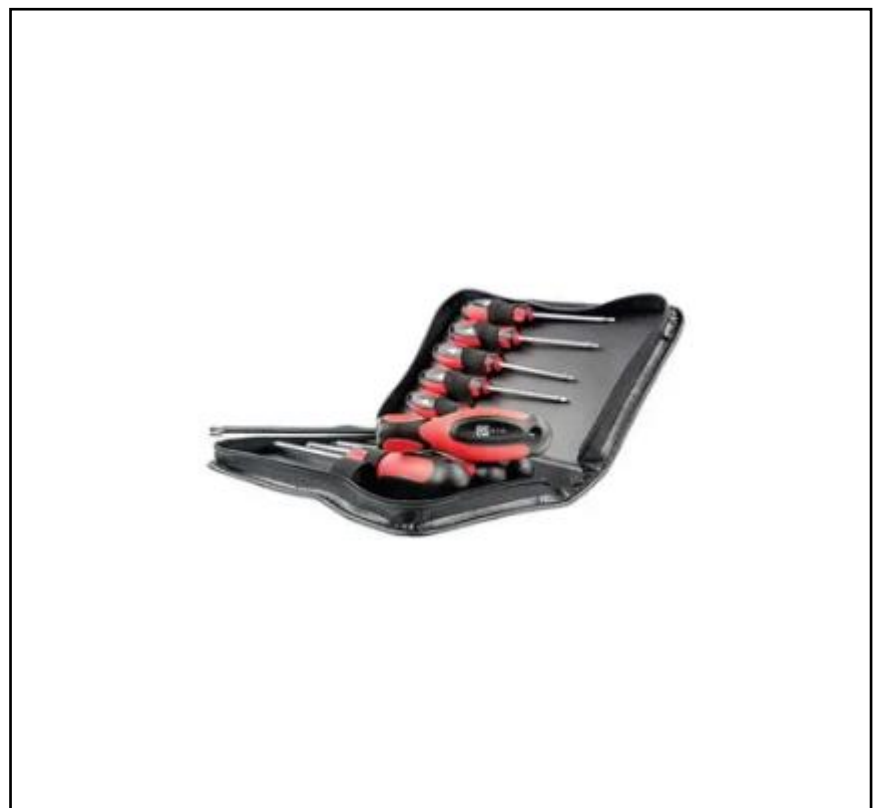

FEATURES

- Variety of screwdriver sizes
- Variety of screwdriver types
- High quality chrome molybdenum vanadium steel
- Three year warranty
- Holes in the handle ideal for hanging

RS PRO Engineers Torx Screwdriver Set 9 Piece

RS Stock No.: 499-2408

RS Professionally Approved Products bring to you professional quality parts across all product categories. Our product range has been tested by engineers and provides a comparable quality to the leading brands without paying a premium price.

Product Description

From RS PRO this nine-piece screwdriver set contains popular sizes of TORX head screwdrivers. TORX is a type of screw head with a six-point star intrusion, designed to ensure even more torque can be applied. For this reason, they are often used when extra security is required.

General Specifications

Screwdriver Type	Engineers
Number of Pieces	9
Tip Type	Torx
Set Contents	Torx: T6; T7; T8; T9; T10; T15; T20; T25; T30
Applications	Mechanical and industrial production, Electronics, Opening consoles - Xbox/Playstation, Woodworking/carpentry, Fastening wood to metal