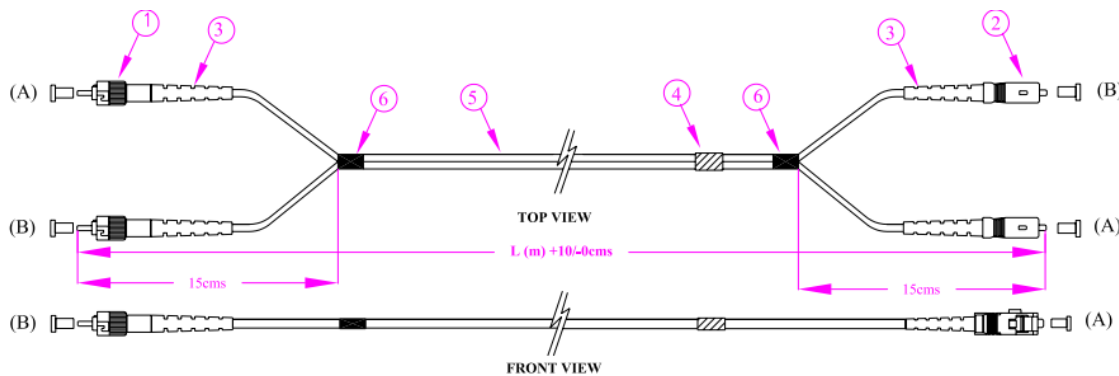

Datasheet

Fibre Optic Cable Assembly

RS Stock number 536-6923

Dimensions: (mm)

Optical Performance (IEC 61300-3-4):
Multimode (@ 1300nm)
 Max. IL - 0.30dB Typical: 0.20dB
Singlemode: (@1310nm and/or 1550nm)
 Max. IL - 0.30dB Typical: 0.20dB Return Loss: >50dB

RoHS Compliant

Id No.	Description	Ea
1.	ST Connector	2
2.	SC Connector	2
3.	SC & ST Boots	4
4.	Identification Label	1
5.	2.8mm Duplex Cable (L m)	1
6.	Black Tape	2

Connector: LC clips shall be mounted on to the connector to make it duplex.

Coiling Diameter: Coiling Diameter of the patchcord shall be greater than 200mm