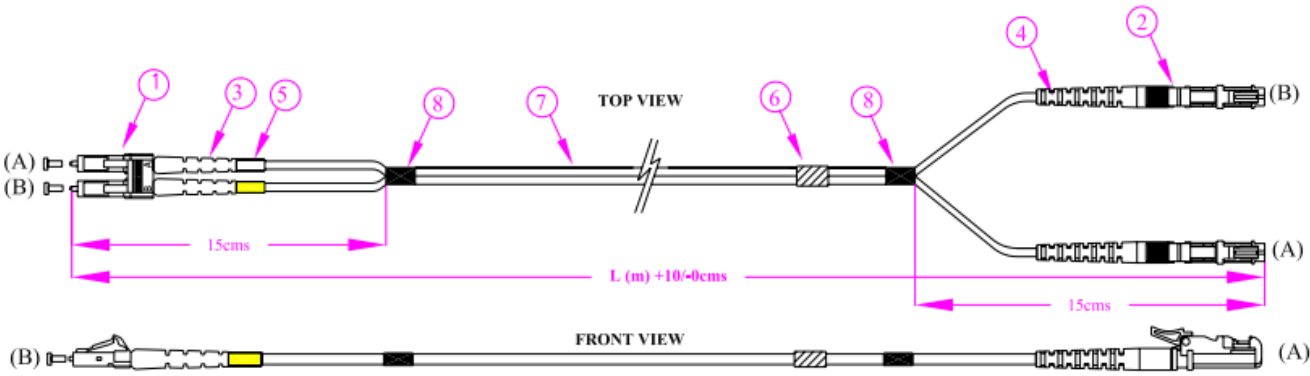

## Fibre Optic Cable Assembly

RS Stock number 536-8418

### Dimensions (mm)

No.	Description	Ea
1	LC Connector	2
2	E2000 Connector	2
3	Lc Boots	2
4	E2000 Boots	2
5	LC Heat Shrink ( yellow + white)	1+1
6	Identification Label	1
7	1.6mm Duplex Cable (Lm)	1
8	Black Tape	2