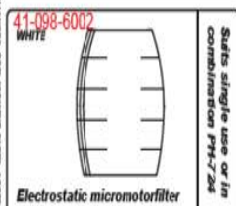

Part Numbers and Description of the Accessories

Cleaning related attachments (except blow assemblies) suit vacuum & blow use !

41-098-6021 41-098-6001

ESD-SAFE ACCESSORIES EPA BLOWVAC 555-ESD-S (HEPA) / 555-ESD-S-E (HEPA)

Cleaning related attachments (except blow assemblies) suit vacuum & blow use !

PH-707 ESD

PH-710 BKC ESD

PHU-05 ESD

PHU-16 ESD

PH-724

PH-708 ESD

PH-711 BKC ESD

PHU-07 ESD

PHU-18 ESD

PH-725

PH-708L ESD

PH-712 BKC ESD

PHU-08 ESD

PHU-19 ESD

PH-726

PH-709

PH-710

PHU-09 ESD

PHU-20 ESD

PH-705 ESD

PH-710 ESD

PH-710

PHU-10

PHU-22 ESD

PH-706 ESD

PH-711 ESD

PHU-04 ESD

PHU-11 ESD
PHU-12 ESD
PHU-13 ESD

PHU-26 ESD

41-098-6022 SOFT BRUSH
41-098-6009 MEDIUM BRUSH
41-098-6008 MED/HARD BRUSH