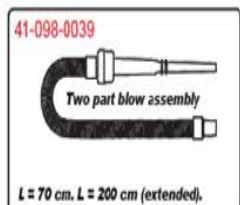

Part Numbers and Description of the Accessories

Cleaning related attachments (except blow assemblies) suit vacuum & blow use !

41-098-6021 41-098-6001

ESD-SAFE ACCESSORIES EPA BLOWVAC 555-ESD-S (HEPA) / 555-ESD-S-E (HEPA)

Cleaning related attachments (except blow assemblies) suit vacuum & blow use !

PH-707 ESD

PH-710 BKC ESD

PHU-05 ESD

PHU-16 ESD

PH-724

PH-708 ESD

PH-711 BKC ESD

PHU-07 ESD

PHU-18 ESD

PH-725

PH-708L ESD

PH-712 BKC ESD

PHU-08 ESD

PHU-19 ESD

PH-726

PH-709

PH-710

PHU-09 ESD

PHU-20 ESD

PH-705 ESD

PH-710 ESD

PH-710

PHU-10

PHU-22 ESD

PH-706 ESD

PH-711 ESD

PHU-04 ESD

PHU-11 ESD
PHU-12 ESD
PHU-13 ESD

PHU-26 ESD

41-098-6022 SOFT BRUSH
41-098-6009 MEDIUM BRUSH
41-098-6008 MED/HARD BRUSH