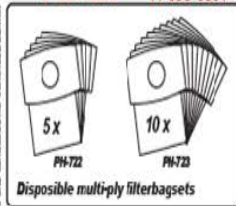

Part Numbers and Description of the Accessories

Cleaning related attachments (except blow assemblies) suit vacuum & blow use !

41-098-6021 41-098-6001