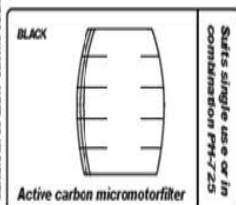

Part Numbers and Description of the Accessories

Cleaning related attachments (except blow assemblies) suit vacuum & blow use !

41-098-6021 41-098-6001

ESD-SAFE ACCESSORIES EPA BLOWVAC 555-ESD-S (HEPA) / 555-ESD-S-E (HEPA)

Cleaning related attachments (except blow assemblies) suit vacuum & blow use !

PH-707 ESD

PH-710 BKC ESD

PHU-05 ESD

PHU-16 ESD

PH-724

PH-708 ESD

PH-711 BKC ESD

PHU-07 ESD

PHU-18 ESD

PH-725

PH-708L ESD

PH-712 BKC ESD

PHU-08 ESD

PHU-19 ESD

PH-726

PH-709

PH-710

PHU-09 ESD

PHU-20 ESD

PH-705 ESD

PH-710 ESD

PH-710

PHU-10

PHU-22 ESD

PH-706 ESD

PH-711 ESD

PHU-04 ESD

PHU-11 ESD
PHU-12 ESD
PHU-13 ESD

PHU-26 ESD

41-098-6022 SOFT BRUSH
41-098-6009 MEDIUM BRUSH
41-098-6008 MED/HARD BRUSH