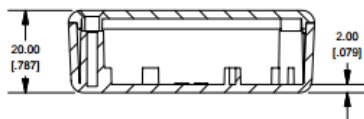

Datasheet

Replace lid self tap scw No.4x0.5in. Clr

RS Stock number 570-619

**SECTION A-A
End View of Assembly**

1551H (Basic)

**SECTION B-B
Side View of Assembly**

Top View Looking Inside Box

**SECTION C-C
Boss Heights**

Note: Enclosure Lid may come with "gate" tab still intact. This tab is easily removed if necessary

Lid

Maximum P.C. Board Size