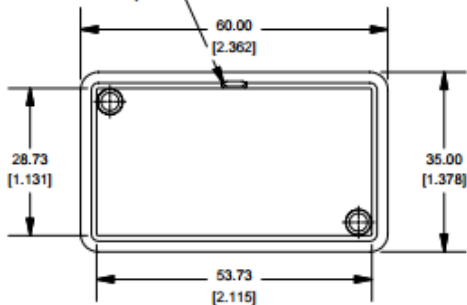

Datasheet

Replace lid self tap scw No.4x0.5in. Clr

RS Stock number 570-619

**SECTION A-A
End View of Assembly**

1551H (Basic)

**SECTION B-B
Side View of Assembly**

Top View Looking Inside Box

**SECTION C-C
Boss Heights**

Note: Enclosure Lid may come with "gate" tab still intact. This tab is easily removed if necessary

Lid

Maximum P.C. Board Size