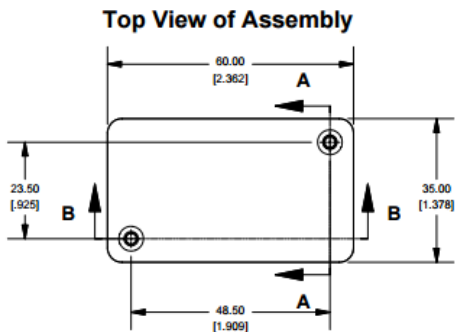

Datasheet

Replace lid self tap scw No.4x0.5in. Clr

RS Stock number 570-619

**SECTION A-A
End View of Assembly**

1551H (Basic)

**SECTION B-B
Side View of Assembly**

Top View Looking Inside Box

**SECTION C-C
Boss Heights**

Note: Enclosure Lid may come with "gate" tab still intact. This tab is easily removed if necessary

Lid

Maximum P.C. Board Size