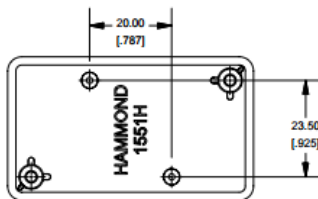

Datasheet

Replace lid self tap scw No.4x0.5in. Clr

RS Stock number 570-619

**SECTION A-A
End View of Assembly**

1551H (Basic)

**SECTION B-B
Side View of Assembly**

Top View Looking Inside Box

**SECTION C-C
Boss Heights**

Note: Enclosure Lid may come with "gate" tab still intact. This tab is easily removed if necessary

Lid

Maximum P.C. Board Size