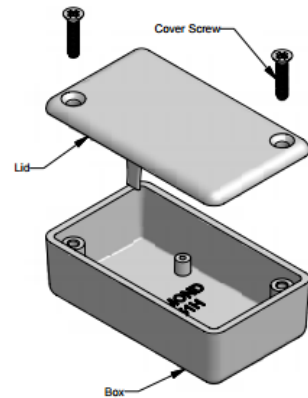

Datasheet

Replace lid self tap scw No.4x0.5in. Clr

RS Stock number 570-619

**SECTION A-A
End View of Assembly**

1551H (Basic)

**SECTION B-B
Side View of Assembly**

Top View Looking Inside Box

**SECTION C-C
Boss Heights**

Note: Enclosure Lid may come with "gate" tab still intact. This tab is easily removed if necessary

Lid

Maximum P.C. Board Size