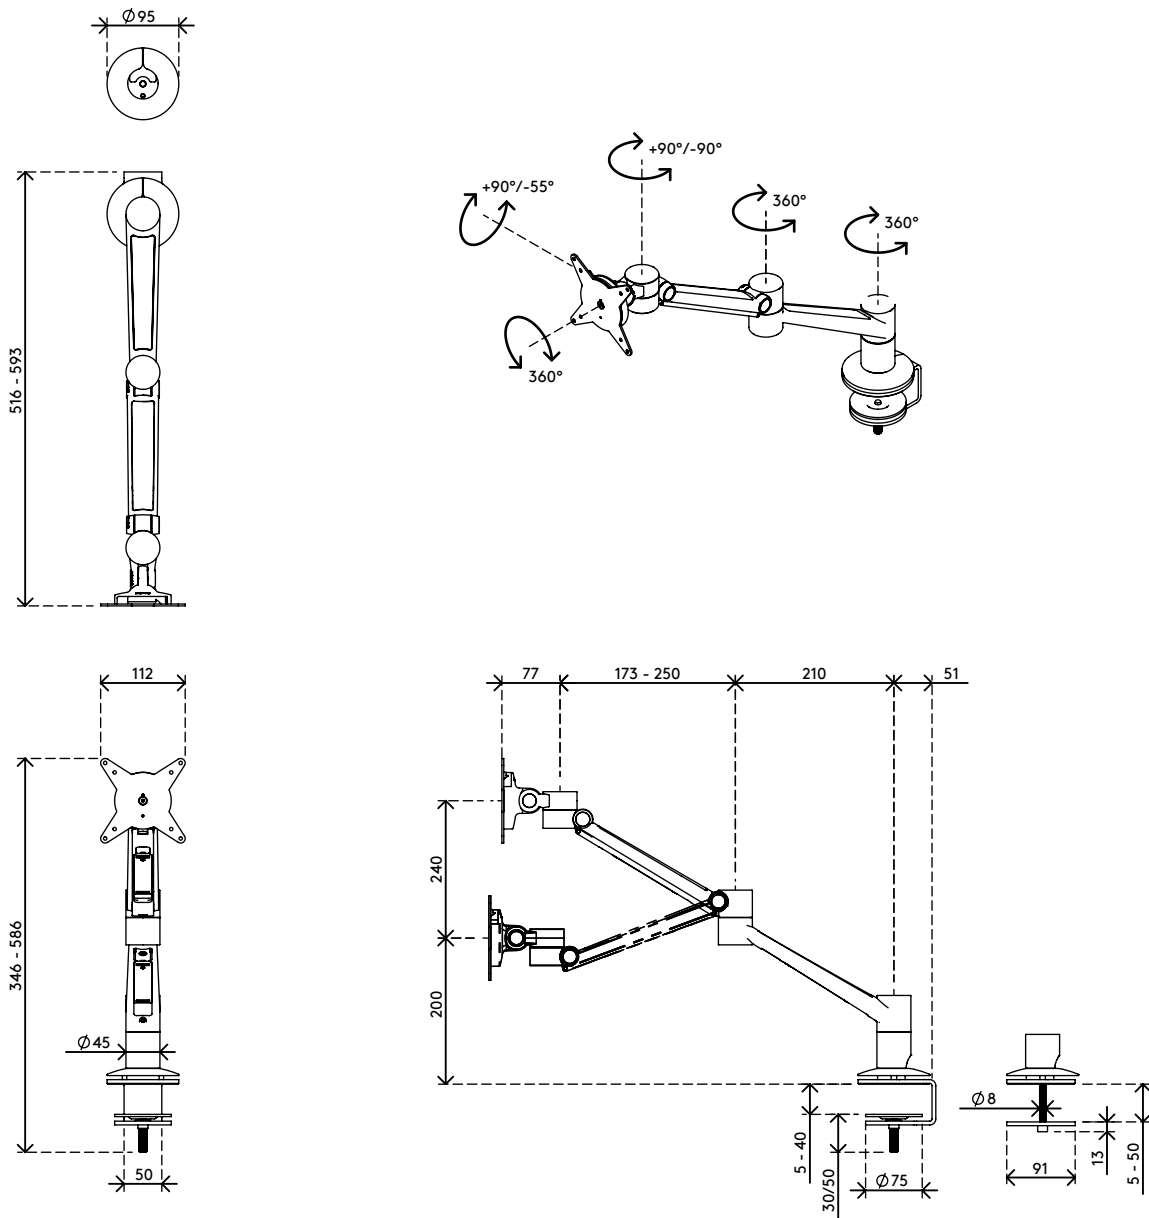

viewlite X

Viewlite plus monitor arm - desk 623 2016/03/25

# 58.623	375 x 265 x 105 mm	1 pcs
black	3,9 kg	805410586232