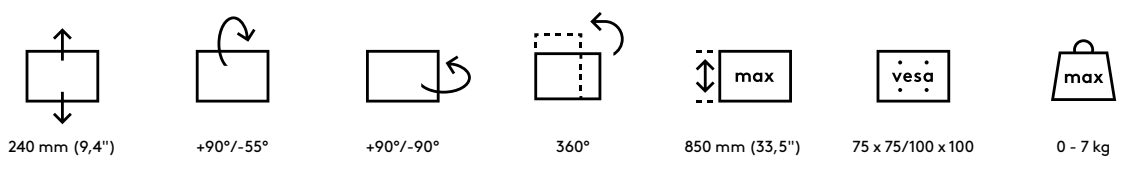

viewlite X

Viewlite plus monitor arm - desk 623 2016/03/25

# 58.623	375 x 265 x 105 mm	1 pcs
black	3,9 kg	805410586232