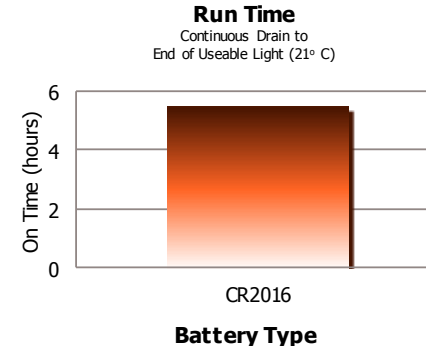

Performance:

Tested according to ANSI/NEMA FL 1 Standards.

Important Notice

This datasheet contains information specific to products manufactured at the time of its publication
Contents herein do not constitute a claim or warranty
©Energizer / All Rights Reserved