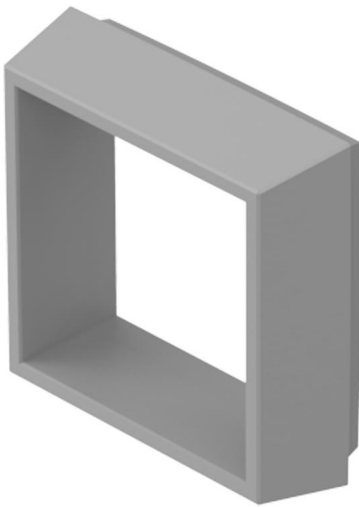

## 704.701.6 - Front bezel square

### 704.701.6 - Front bezel square

*Attention: The preview is based on a sample product. This can differ from your current configuration.*

#### Front

Front bezel material Plastic  
Front bezel colour grey  
Front dimension 30 x 30 mm  
Front shape square