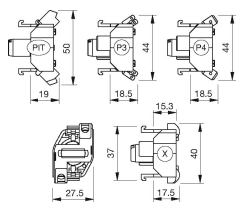

704.950.1 - Lamp block

Attention: The preview is based on a sample product. This can differ from your current configuration.

Other Attributes

Weight 0,012 kg

Connection Method

Terminal Plug 6.3 x 0.8 mm

Actuator

Housing material Plastic

Dimensions

P3 = Plug-in terminal 6.3 x 0.8 mm

Wiring diagram