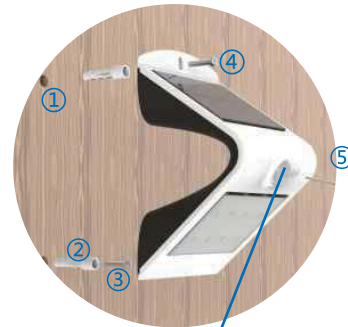

Outdoor Series

VT-767

Watts:	1.5W
Lumens:	200lm
Color:	4000k + 3000k
No. of LED:	10pcs (Front 8pcs, Back 2 pcs)
Voltage:	3.7V Lithium Battery 1200mA
Detecting Angle:	120°
Sensing Range	2-6 mtrs
Charging Time:	6-7 hrs Sunlight Charging
Working Time:	Min 8 hrs and Max 24 hrs
Protection Rating:	IP65
Material:	High quality Mono crystal Silicon
Size:	152 x 96 x 83.4
Housing color:	White

- ① Hole
- ② Expansion Plug
- ③ Screw
- ④ Mounting Hole
- ⑤ Unlock Pin