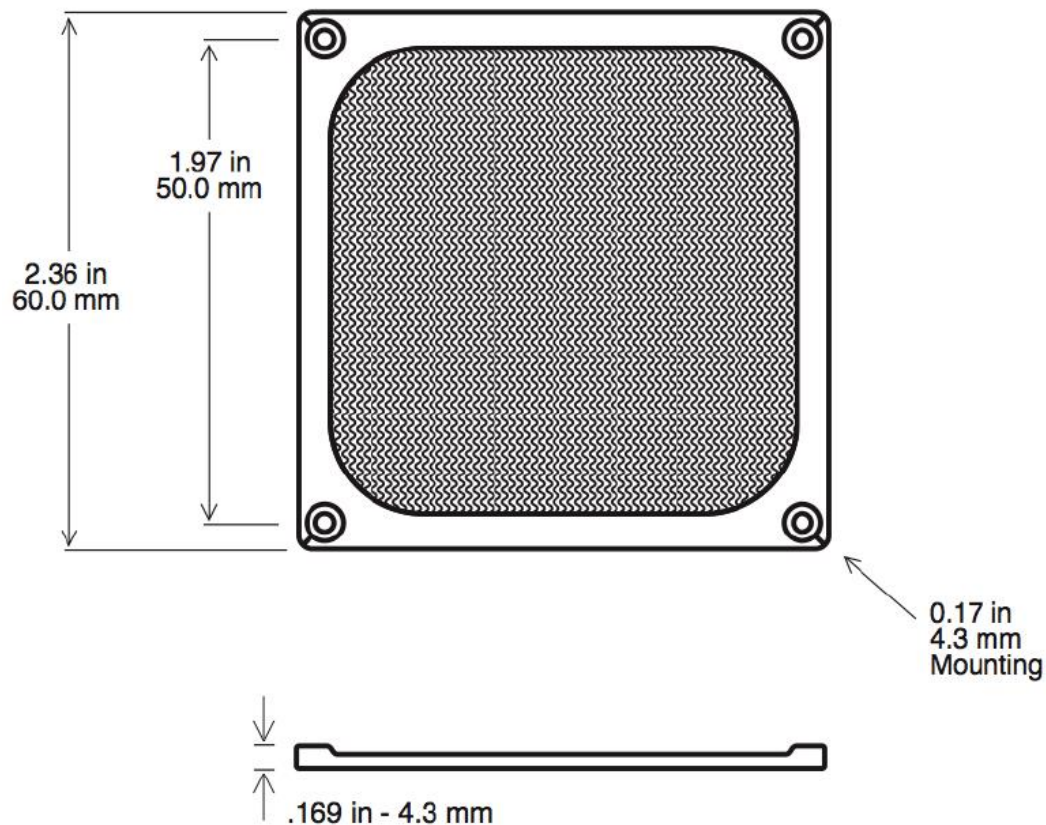

Datasheet

Fan Mounted Fan Filter for 60mm Fan, Aluminium, Stainless Steel, 60 x 60mm

RS Stock number [737-4096](#)

Aluminium/stainless filters offer high levels of air passage while efficiently filtering contaminants and shielding EMI/RFI.

Tightly woven stainless corrugated mesh screen (30x30, 3/16* pitch, 1/8* deep)

Filters may be mounted directly onto the fan or to any other housing.