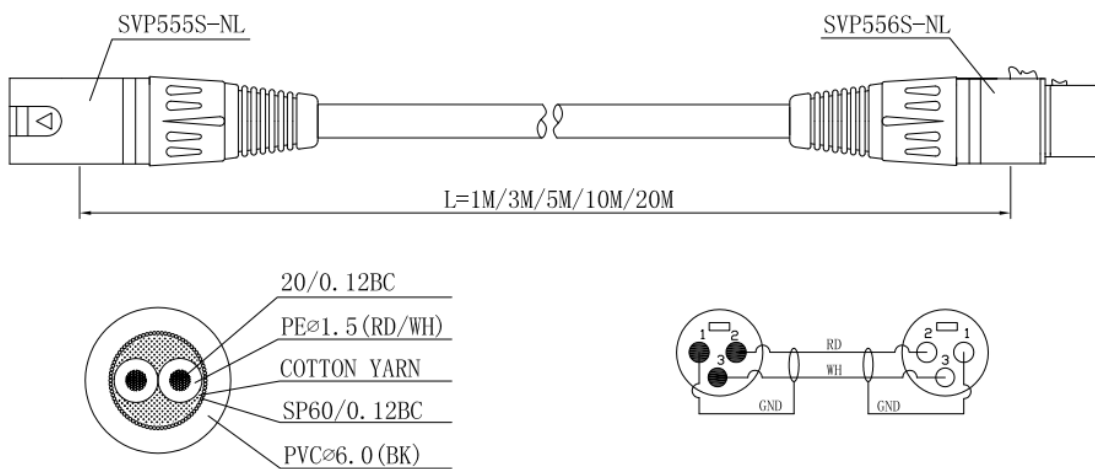

Datasheet

1m Red Female XLR to Male XLR Audio Video Cable Assembly

RS Stock number [742-4490](#)

Specifications

- Connector A: Female XLR
- Connector B: Male XLR
- Length: 1m
- Sheath Colour: Red