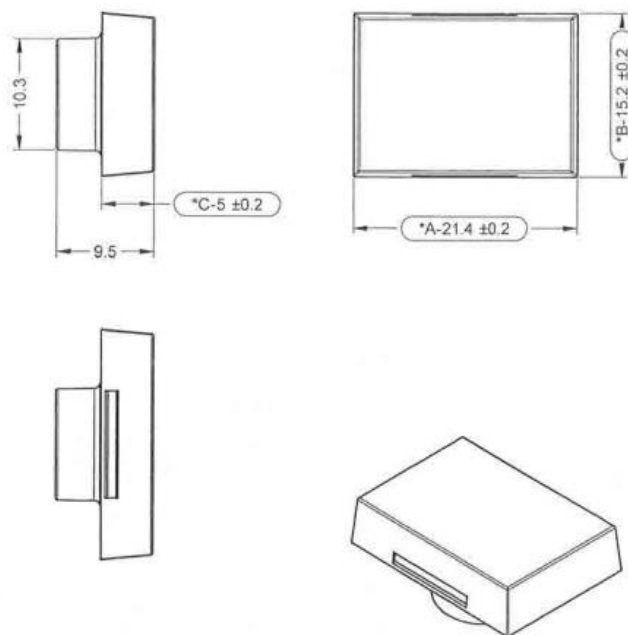

Datasheet

Green Rectangular Push Button Lens For Use With ADA16 Series

RS Stock number 745-2512

Dimensions: (mm)

Specification

Size: 16mm lens

Shape : Rectangular Flat

Colour: Green

Material : PMMA / PC