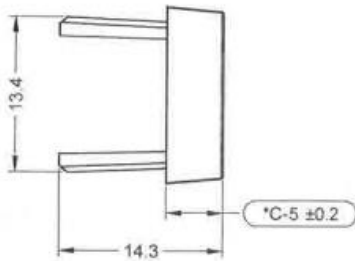

Datasheet

Red Rectangular Push Button Lens For Use With SD16 Series

RS Stock number 745-2584

Dimensions: (mm)

Specifications

Colour: Red
Length:16mm
Shape: Rectangular Flat
Material: PMMA / PC
RoHS Compliant