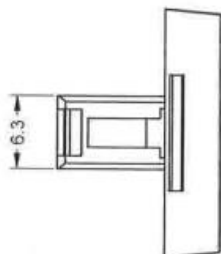

Datasheet

Red Rectangular Push Button Lens For Use With SD16 Series

RS Stock number 745-2584

Dimensions: (mm)

Specifications

Colour: Red
Length:16mm
Shape: Rectangular Flat
Material: PMMA / PC
RoHS Compliant