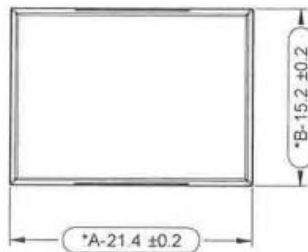

Datasheet

Red Rectangular Push Button Lens For Use With SD16 Series

RS Stock number 745-2584

Dimensions: (mm)

Specifications

Colour: Red
Length:16mm
Shape: Rectangular Flat
Material: PMMA / PC
RoHS Compliant