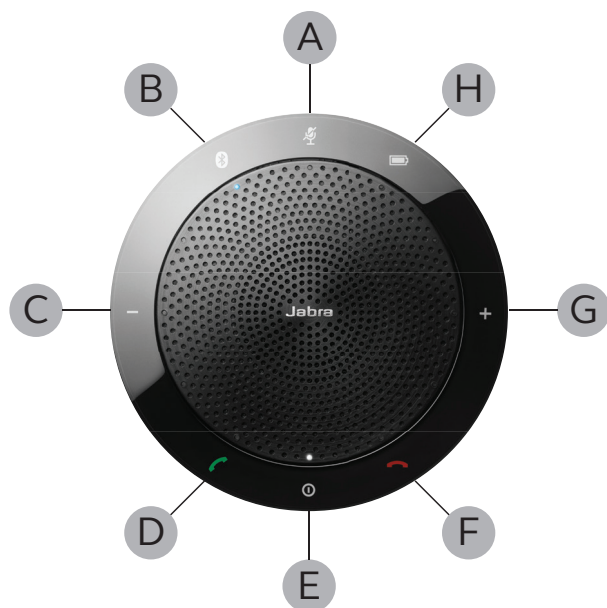

Office or personal device?
Choose the Jabra Speak that best matches your needs.

Jabra Speak 510
Bluetooth and usb speakerphone

Your personal device to call and multitask on your terms – at the office, at home, or on the go. Works with PCs and any Bluetooth enabled device.

- A Mute
- B Bluetooth
- C Decrease volume
- D Answer call
- E Turn on/off
- F End call
- G Increase volume
- H Battery status

	Features	Benefits	JABRA SPEAK 510
Connectivity	USB cable	Plug-and-play connectivity to PC Softphone/UC systems	■
	Bluetooth® Class 1 Mobile phones Tablets	Easy Bluetooth® connection to tablets, mobile phones and headsets enabling enhanced mobility. Up to 100 meter range for Class 1 supported devices	■
	Full compatibility with UC systems & VoIP clients	Seamless integration and call control with leading UC systems/PC softphones, such as Microsoft Lync, IBM Sametime, Cisco, Avaya and Skype	■
Audio	Built-in omni-directional microphone	360-degree coverage enabling hands-free collaboration & allowing attendees to hear and be heard from all angles	■
	Digital Signal Processing (DSP) technology	Crystal clear sound without echoes or distorted sounds even at max volume level	■
	Wideband Audio/HD Voice	High quality audio for best possible sound	■
	Bluetooth A2DP	Multimedia streaming	■
Ease of use	Rechargeable battery	Up to 15 hours talk time	■
	LED indicators	Intuitive user interface	■
	Built-in 3.5 mm headset port	Plug any headset to allow private conversations in open environments	■
Accessories	Headset cable	Connect your corded “Quick Disconnect” headset to Jabra Speak	■
	AC adaptor	Recharge your Jabra Speak without a PC	■