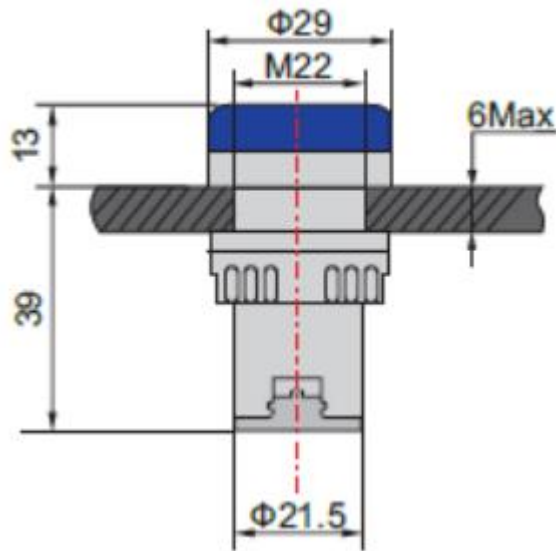

Mechanical Specifications

Cutout Diameter	22mm
Mounting Type	Panel Mount

Operation Environment Specifications

Operating Temperature Range	-25°C to 55°C
Relative Humidity	<=95%

Protection Category

IP Rating	IP65
-----------	------

Approvals

Compliance/Certifications	RoHS
Standards Met	CE

RS Stock Number	Colour	Voltage	Cut out Diameter	Illumination Type	IP Rating	Terminal Type	Mounting Type
791-8579	White	12V	22mm	LED	IP65	Screw	Panel Mount
791-8573	Red	12V	22mm	LED	IP65	Screw	Panel Mount
791-8582	Green	12V	22mm	LED	IP65	Screw	Panel Mount
791-8585	Blue	12V	22mm	LED	IP65	Screw	Panel Mount
791-8589	Yellow	12V	22mm	LED	IP65	Screw	Panel Mount
763-7905	White	24V	22mm	LED	IP65	Screw	Panel Mount
763-7909	Red	24V	22mm	LED	IP65	Screw	Panel Mount
763-7918	Green	24V	22mm	LED	IP65	Screw	Panel Mount
763-7911	Blue	24V	22mm	LED	IP65	Screw	Panel Mount
763-7915	Yellow	24V	22mm	LED	IP65	Screw	Panel Mount
763-7924	White	110V	22mm	LED	IP65	Screw	Panel Mount
763-7927	Red	110V	22mm	LED	IP65	Screw	Panel Mount
763-7921	Green	110V	22mm	LED	IP65	Screw	Panel Mount
763-7930	Blue	110V	22mm	LED	IP65	Screw	Panel Mount
763-7933	Yellow	110V	22mm	LED	IP65	Screw	Panel Mount
763-7937	White	230V	22mm	LED	IP65	Screw	Panel Mount
763-7946	Red	230V	22mm	LED	IP65	Screw	Panel Mount
763-7949	Green	230V	22mm	LED	IP65	Screw	Panel Mount
763-7943	Blue	230V	22mm	LED	IP65	Screw	Panel Mount
763-7952	Yellow	230V	22mm	LED	IP65	Screw	Panel Mount