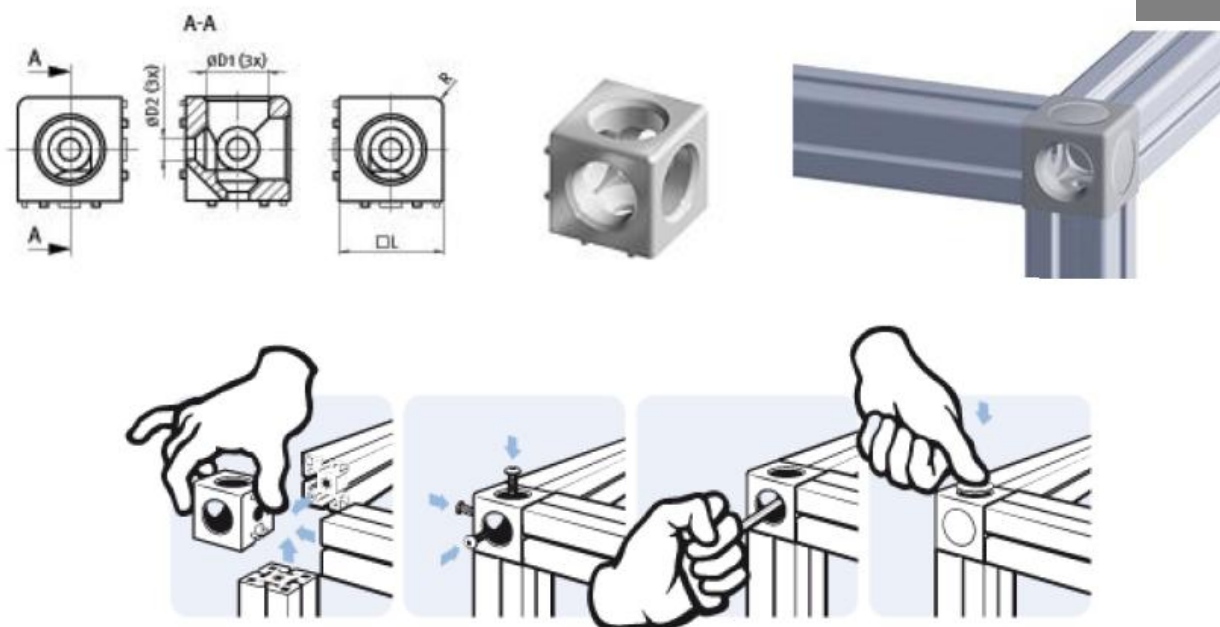

3 Way Cube Connector with cover caps

ENGLISH

- Description** To connect up to three aluminum profiles at right angles; the caps cover the bores
- Material** Cube connector: Die-cast aluminum
Cover caps: Nylon PA
- Surface** Cube connector: Silver color painted / plain
Cover caps: Silver color painted / black

Version	N	L [mm]	D1 [mm]	D2 [mm]	R [mm]	Weight [g]
Cube Connector for profile 30	8	30.0	18.0	9.0	2.0	38.5
Cube Connector for profile 40	8	40.0	24.0	8.5	4.0	94.5

RS Article no.	Product Description	Compatible with groove size	Product system	Structural element type
7675575	3 way cube connector 30x30	6	30	Connector Bracket & Joint
7675711	3 way cube connector 40x40	8	40	Connector Bracket & Joint