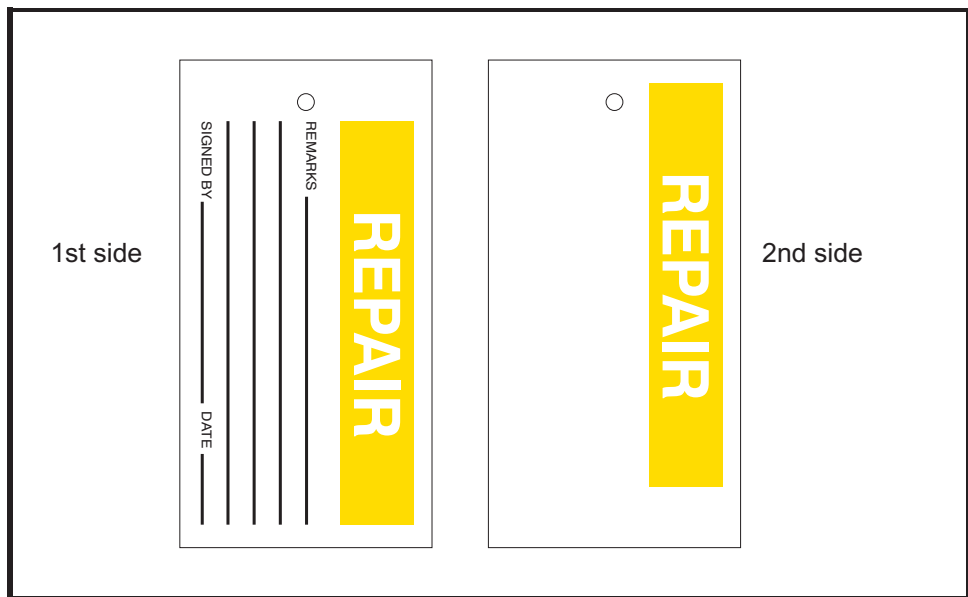

Datasheet

ENGLISH

RS Article Number	: 7924492
Description	: Label with Tie " REPAIR "

Standards Met	: None
Color	: White Background Black with Yellow Print
Material	: Hard PVC with Nylon Tie
Size	: 145mm x 75mm
Mounting Type	: Nylon Tie Supplied Along
Text Language	: English
Sign Description	: REPAIR
Category	: Pre - Printed Labels with Tie

Note : Image above is not to the scale.