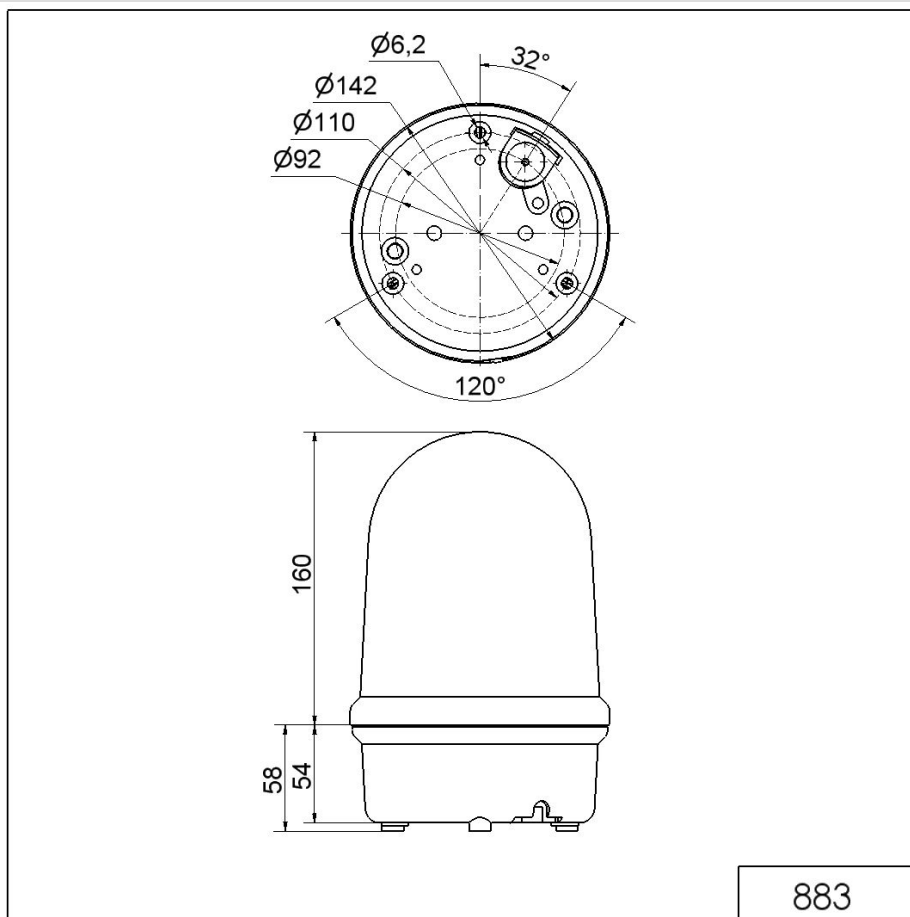

Maxi free-standing Beacons / Rotating Mirror Light 883

Rotating Mirror Beacon LED 115-230VAC BU

DRAWING

For additional installation and mounting information, refer to the appropriate user guide at www.werma.com. This printed copy is for information only and is subject to alteration.