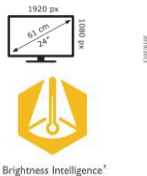

## BenQ BL2480T

60.45 cm / 23.8" LED-Display

- FHD IPS Panel
- Height Adjustment incl. Pivot
- Color Weakness Mode
- Brightness Intelligence

**Panel**  
Model : BL2480T  
Art. No. / EAN Code : 9H.LHFLA.FBE / 471 8755 07625 1  
Type : 60.45 cm / 23.8" Wide TFT, IPS-Panel  
Resolution : 1920 x 1080 / 16:9  
Pixel Pitch : 0,274 mm  
Picture diagonal / -area (w x h) : 604,5 mm / 527.04 x 296.46 mm  
Max. Colors : 16.7 Million  
Viewing Angle H/V (CR>=10) : 178°/ 178°  
Contrast (static) : 1000:1  
Contrast (dynamic) : 20 million:1  
Brightness : 250 cd/m<sup>2</sup>  
Response Time : 5 ms (GtG)

**Characteristic**  
Weight net : 5.7 kg  
Housing Color : Black  
Dimension with base / w/o base (H x W x D) : 528 x 540 x 230 / 340 x 540 x 50 mm  
Accessories : Power-, DP- cable

Warranty Terms : 3 years on-site exchange