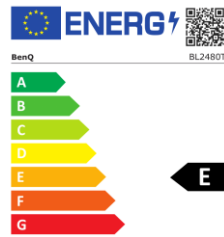

## BenQ BL2480T

60.45 cm / 23.8" LED-Display

- FHD IPS Panel
- Height Adjustment incl. Pivot
- Color Weakness Mode
- Brightness Intelligence

**Panel**  
Model : BL2480T  
Art. No. / EAN Code : 9H.LHFLA.FBE / 471 8755 07625 1  
Type : 60.45 cm / 23.8" Wide TFT, IPS-Panel  
Resolution : 1920 x 1080 / 16:9  
Pixel Pitch : 0,274 mm  
Picture diagonal / -area (w x h) : 604,5 mm / 527.04 x 296.46 mm  
Max. Colors : 16.7 Million  
Viewing Angle H/V (CR>=10) : 178°/ 178°  
Contrast (static) : 1000:1  
Contrast (dynamic) : 20 million:1  
Brightness : 250 cd/m<sup>2</sup>  
Response Time : 5 ms (GtG)

**Connection:**  
HDMI Connector : 1x HDMI 1.4  
D-Sub Connector : 1x VGA  
DisplayPort Connector : 1x DP 1.2  
Headphone Jack / Audio out : Yes / Yes  
Frequency H/V : 30-83 KHz / 50-76 Hz

**Control**  
Controls : On/Off power button, 5 OSD buttons  
Functions : contrast, brightness, sharpness, vertical and horizontal picture, phase, pixel clock, 1 user 3 pre-settings color temperature, 17 languages, OSD (position, time), input, reset, information

**Energy**  
Power Supply : internal  
Voltage for operation : 100V – 240V / 50Hz – 60Hz  
Power consumption (Base on Energy star) : 16 W  
Power consumption (On Mode) : 27 W  
Power consumption (Off Mode) : 0.5 W

**Certification**  
Safety : CE  
Ergonomics : TÜV Bauart, TCO 7.0  
Environment : Energy Star 7.0, EPEAT Silber

**Environment**  
Operation : + 5 ~ +40°C; 20 ~ 90% air humidity  
Storage : -20 ~ +60°C; 10 ~ 90% air humidity