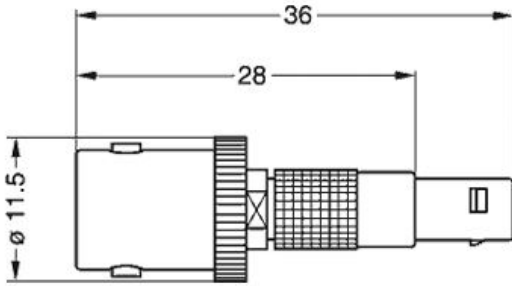

Others

Endurance (Shell): 5000 mating cycles

F ret (min): 100 N

IP Rating: 50

DRAWINGS

Draws

Dimensions

	A	L	M	Weight
mm.	11.5	36	28	8.3
in.	0,45	1,42	1,10	0,33