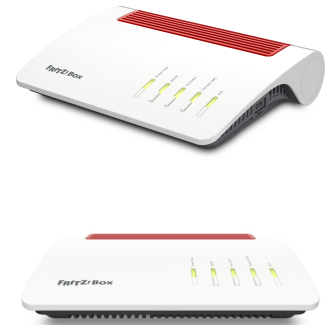

FRITZ!Box 5590 Fiber wireless router Gigabit Ethernet Dual-band (2.4 GHz / 5 GHz) White

Brand : AVM

Product family: FRITZ!Box

Product code: 20002981

Product name : 5590 Fiber

FRITZ!Box 5590 Fiber. WAN connection type: RJ-45. Wi-Fi band: Dual-band (2.4 GHz / 5 GHz), Top Wi-Fi standard: Wi-Fi 6 (802.11ax), WLAN data transfer rate (max): 3600 Mbit/s. Ethernet LAN interface type: Gigabit Ethernet, Ethernet LAN data rates: 1000 Mbit/s, Cabling technology: 10/100/1000Base-T(X). Security algorithms: WPA2. Product type: Tabletop router, Product colour: White

WAN connection		Ports & interfaces	
Ethernet WAN *	✓	USB 3.2 Gen 1 (3.1 Gen 1) Type-A ports quantity	2
DSL WAN *	✗	Management features	
SIM card slot *	✗	Wake-on-LAN ready	✓
3G/4G USB modem compatibility *	✗	MU-MIMO technology	✓
WAN connection type	RJ-45	MIMO	✓
Wireless LAN features		Security	
Wi-Fi band *	Dual-band (2.4 GHz / 5 GHz)	Security algorithms	WPA2
Top Wi-Fi standard *	Wi-Fi 6 (802.11ax)	Firewall	✓
WLAN data transfer rate (max) *	3600 Mbit/s	Network address translation (NAT)	✓
Wi-Fi standards	802.11a, 802.11g, Wi-Fi 4 (802.11n), Wi-Fi 5 (802.11ac), Wi-Fi 6 (802.11ax)	Protocols	
WLAN data transfer rate (first band)	1200 Mbit/s	DHCP server	✓
WLAN data transfer rate (second band)	2400 Mbit/s	Universal Plug and Play (UPnP)	✓
Network		Design	
Ethernet LAN *	✓	Product colour	White
Ethernet LAN interface type *	Gigabit Ethernet	Indication light	✓
Ethernet LAN data rates	1000 Mbit/s	Product type *	Tabletop router
Cabling technology	10/100/1000Base-T(X)	Packaging content	
Networking standards	IEEE 802.3bz	Cables included	Fiber, LAN (RJ-45)
Full duplex	✓	AC adapter included	✓
Dynamic DNS (DDNS)	✓	Quick installation guide	✓
Media server	✓	Features	
Mobile network		Built-in processor	✓
3G	✗	Power	
4G	✗	Power source type *	AC
5G	✗	Weight & dimensions	
Ports & interfaces		Width	254 mm
Ethernet LAN (RJ-45) ports *	4	Depth	191 mm
USB port *	✓	Height	63 mm
		Packaging data	
		Number of products included	1 pc(s)