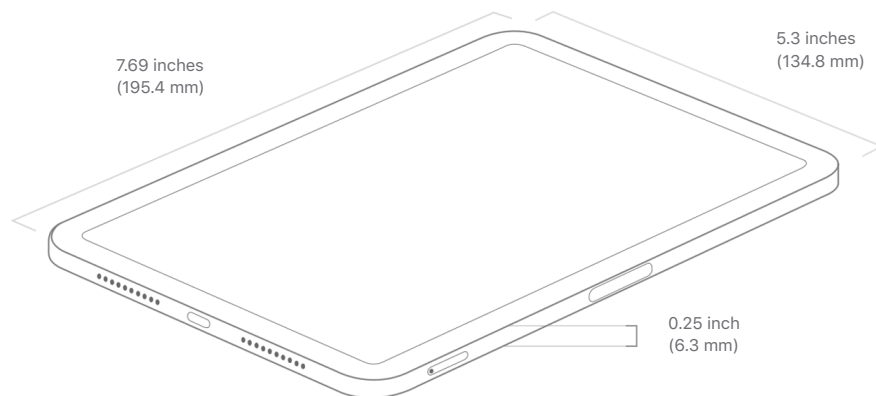

iPad mini

Finish

Space Gray

Pink

Purple

Starlight

Capacity

64GB

256GB

Size and Weight

Wi-Fi models
0.65 pound (293 grams)

Wi-Fi + Cellular models
0.66 pound (297 grams)

Buttons and Connectors

In the Box

iPad mini
USB-C Charge Cable (1 meter)
20W USB-C Power Adapter

Display

Liquid Retina display

8.3-inch (diagonal) LED-backlit Multi-Touch display with IPS technology
2266-by-1488 resolution at 326 pixels per inch (ppi)
Wide color display (P3)
True Tone display
Fingerprint-resistant oleophobic coating
Fully laminated display
Antireflective coating
1.8% reflectivity

500 nits brightness

Supports Apple Pencil (2nd generation)

The iPad mini display has rounded corners. When measured diagonally as a rectangle, the screen is 8.3 inches. Actual viewable area is less.

Chip