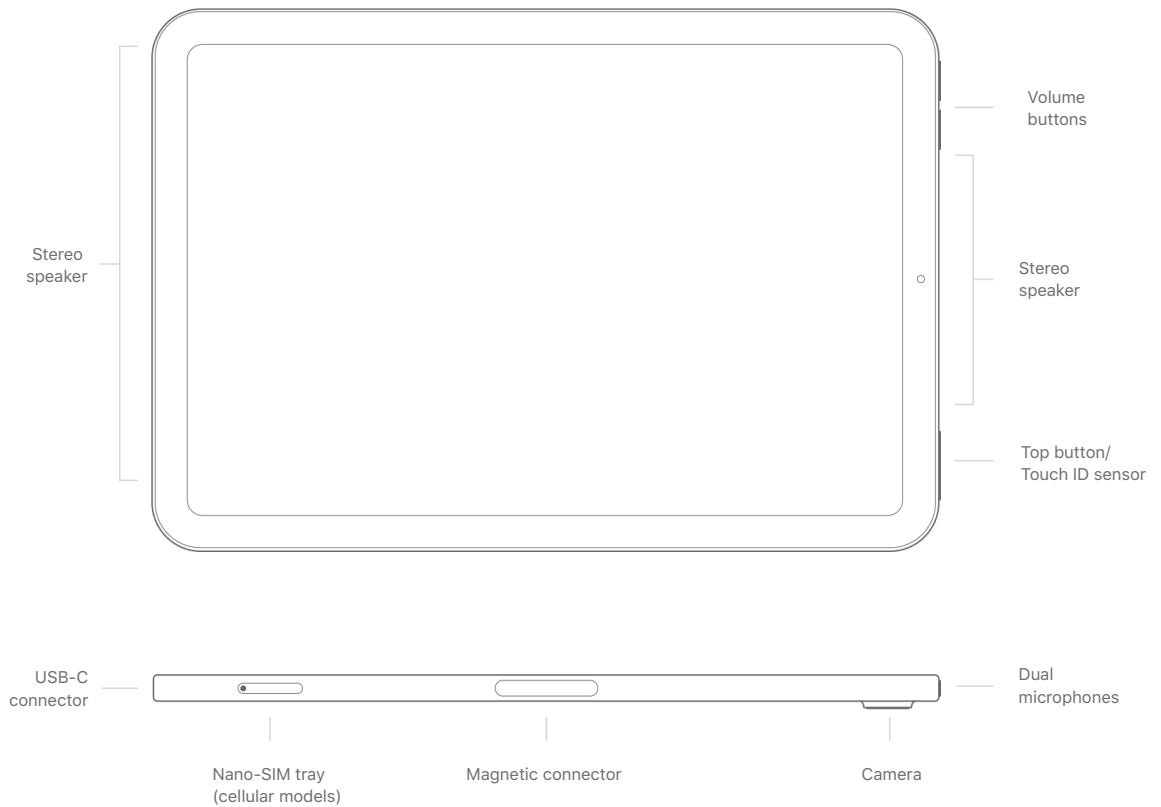

256GB

Size and Weight

Wi-Fi models
0.65 pound (293 grams)

Wi-Fi + Cellular models
0.66 pound (297 grams)

Buttons and Connectors

In the Box

iPad mini
USB-C Charge Cable (1 meter)
20W USB-C Power Adapter

Display

Liquid Retina display

8.3-inch (diagonal) LED-backlit Multi-Touch display with IPS technology
2266-by-1488 resolution at 326 pixels per inch (ppi)
Wide color display (P3)
True Tone display
Fingerprint-resistant oleophobic coating
Fully laminated display
Antireflective coating
1.8% reflectivity

500 nits brightness

Supports Apple Pencil (2nd generation)

The iPad mini display has rounded corners. When measured diagonally as a rectangle, the screen is 8.3 inches. Actual viewable area is less.

Chip