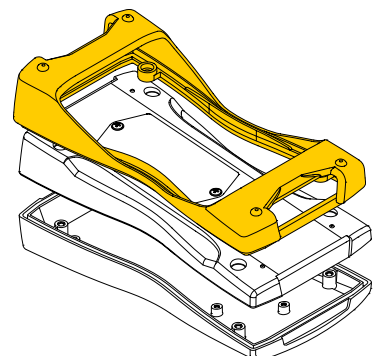

Flat version

Console version

Decor seal options for protection class IP65

BS.02

BS.04 + seal battery compartment

Seal to achieve the higher protection

BS.00

BS.03 + seal battery compartment

BOPLA

A Phoenix Mecano Company

BOS-Streamline

Battery compartment

Enclosure size BS 4... and BS 5...:
Battery compartment designed for 3x Micro AAA

Enclosure size BS 6...:
Battery compartment designed for 3x Micro AA