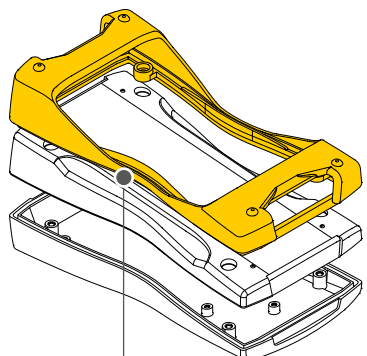

Flat version

Console version

Decor seal options for protection class IP65

BS.02

BS.04 + seal battery compartment

Seal to achieve the higher protection

BS.00

BS.03 + seal battery compartment

BOPLA

A Phoenix Mecano Company

BOS-Streamline

Battery compartment

Enclosure size BS 4... and BS 5...:
Battery compartment designed for 3x Micro AAA

Enclosure size BS 6...:
Battery compartment designed for 3x Micro AA