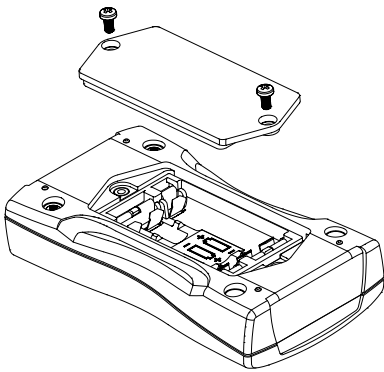

BOPLA

A Phoenix Mecano Company

BOS-Streamline

Battery compartment

Enclosure size BS 4... and BS 5...:
Battery compartment designed for 3x Micro AAA

Enclosure size BS 6...:
Battery compartment designed for 3x Micro AA