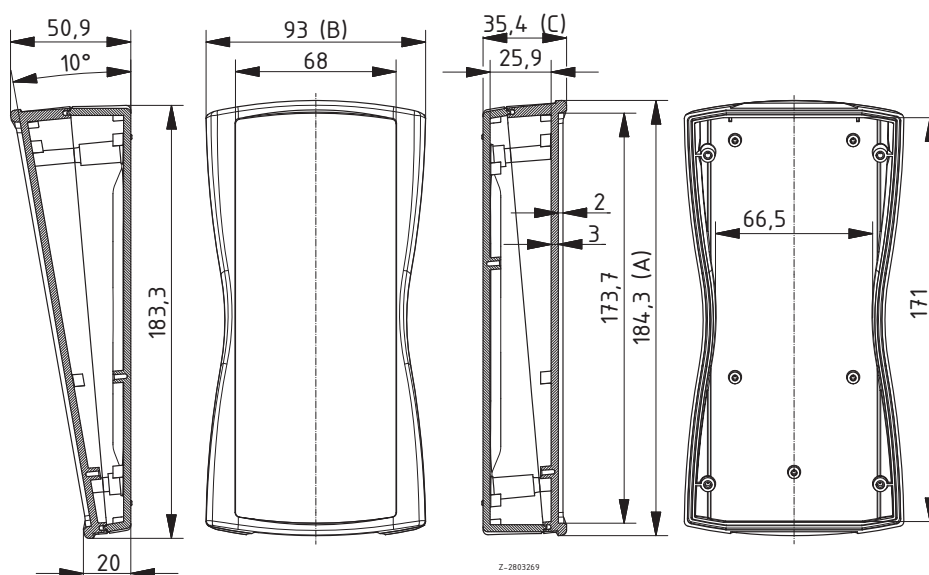

Scope Of Delivery:

Ober- und Unterteil inkl. Dichtung, 4 Schrauben, Batteriefachdeckel, Batteriefachdichtung, Schrauben, Batteriekontakte

Notes: Nicht mit Dekordichtung DI-D kombinierbar.