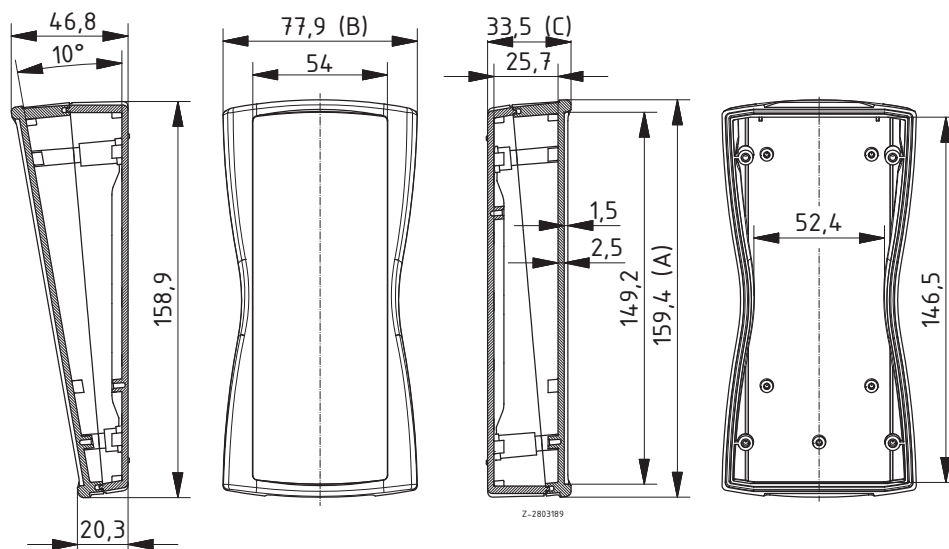

BOS-Streamline

Mit Folientastaturfläche und Batteriefach

Model	Order no.	A	B	C	IP	Colour
BS 601 F-7024	82601124	159.4	77.9	33.5	40	Graphitgrau
BS 601 F-7035	82601135	159.4	77.9	33.5	40	Lichtgrau

Scope Of Delivery:

Ober- und Unterteil, 4 Schrauben, Batteriefachdeckel, Schrauben, Batteriekontakte

Model	Order no.	A	B	C	IP	Colour
BS 603 F-7024	82603124	159.4	77.9	33.5	40	Graphitgrau
BS 603 F-7035	82603135	159.4	77.9	33.5	40	Lichtgrau

Scope Of Delivery:

Ober- und Unterteil, 4 Schrauben, Batteriefachdeckel, Batteriefachdichtung, Schrauben, Batteriekontakte

Notes: Mit Dekordichtung DI-D aufrüstbar auf IP 65

Model	Order no.	A	B	C	IP	Colour
BS 604 F-7024	82604124	159.4	77.9	35.5	65	Graphitgrau
BS 604 F-7035	82604135	159.4	77.9	33.5	65	Lichtgrau

Scope Of Delivery:

Ober- und Unterteil inkl. Dichtung, 4 Schrauben, Batteriefachdeckel, Batteriefachdichtung, Schrauben, Batteriekontakte

Notes: Nicht mit Dekordichtung DI-D kombinierbar.