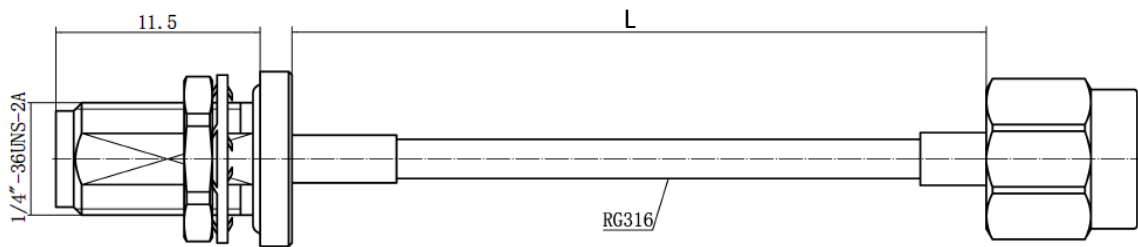

BU-41500310XX

(Cable Assembly Coaxial SMA Female Bulkhead to SMA Straight Male RG-316)

Mueller Electric Company
2850 Gilchrist Rd. Bld 5A
Akron, OH 44305

www.muellerelectric.com

Toll Free: 800.955.2629
Phone: 330.780.2525
Fax: 330.780.2524

Electrical Ratings

Electrical ratings of a cable assembly are determined by the limiting connector type and cable size.

Connector	Cable	Connector Impedance (Ohms)	Frequency (GHz)	VSWR	Working Voltage (At Sea Level)
SMA	RG-316	50	0-6	1.25 MAX	335V

Product Attributes

Gender	Male to Male
Style	SMA to SMA
1st Connector	Gold Plated SMA Female Bulkhead
2nd Connector	Gold Plated SMA Male Plug
Features	Shielded
Operating Temperature	-65°C (-85°F) to 150°C (302°F)
BU-4150031006	6" (152.40 mm)
BU-4150031012	12" (304.8 mm)
BU-4150031024	24" (609.6 mm)
BU-4150031036	36" (914.4 mm)
BU-4150031048	48" (1219.2 mm)
RoHS 3 Compliant	