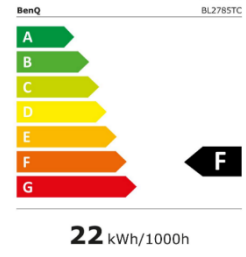

BenQ BL2785TC

68,58 cm / 27" LED-Display

- FHD IPS Panel
- Height Adjustment incl. Pivot
- Noise-Cancelling Microphone
- USB-C Power Delivery

	Model : BL2785TC
	Art. Nr. / EAN Code : 9H.LKPLB.QBE/ 471 8755 08686 1
Panel	Type : 68,58 cm / 27" Wide, IPS-Panel
	Resolution: 1920 x 1080 Full-HD / 16:9
	Pixel Pitch : 0,311 mm
	Picture diagonal / -area (w x h) : 685,8 mm / 597,60 x 336,20 mm
	Max. Colors : 16,7 Mio.
	Panel : 8 Bit
	Viewing Angle H/V (CR>10) : 178° / 178°
	Contrast (static) : 1000:1
	Contrast (dynamic) : 20 million.:1
	Brightness : 250 cd/m ²
	Response Time : 5 ms (GtG)
Connection	HDMI connector : 1x HDMI 1.4
	USB-C : 1x (Power Delivery 60W)
	DP connector : 1x
	Headphone Jack : 1x
	DP Out (MST) : 1x
	Frequency H / V : 30 ~ 83 kHz / 50 - 76 Hz
Extras	Special : Flicker Free, Low Blue Light Plus, Brightness Intelligence, Color Weakness
	Speaker : 2x 2 Watt
	Protection : Kensington Lock
	Mounting: VESA 100 mm x 100 mm
	Height Adjustment : 130 mm incl. Pivot
	Tilt : -5° / -20°
	Rotatability : 45° / 45°
Energy	Power Supply : internal
	Voltage for operation : 100V – 240V / 50Hz – 60Hz
	Power consumption (Base on Energy Star) : 110 W
	Power consumption (On Mode) : 110 W
	Power consumption (Off Mode) : <0.3 W
Certification	Safety : CE
	Ergonomics : TÜV Bauart, TCO 8.0
	Environment : Energy Star 8.0, EPEAT Bronze
Environment	Operation : + 5 ~ +40°C ; 20 ~ 90% air humidity
	Storage : -20 ~ +60°C ; 10 ~ 90% air humidity
Characteristics	Weight net : 7.8 kg
	Housing Color : Black
	Dimension with base / w/o base (H x W x D) : 685,8 mm / 597,60 x 336,20 mm
	Accessories : Power-, HDMI-USB-C cable, QSG, Safety Instruction, Warranty Card
	Warranty terms : 3 years on-site exchange